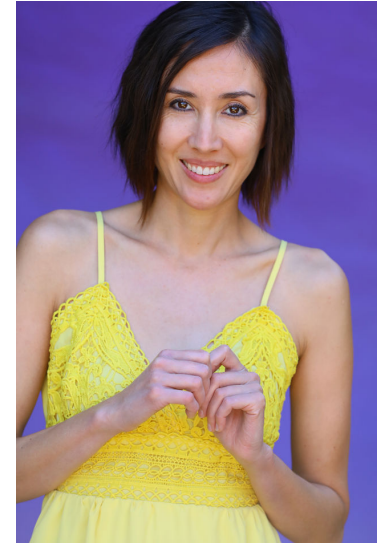

MIPM MODELS

Ally Hayes

Height : 5'6.5" / 169 cm | Bust : 34" / 86 cm | Waist : 26" / 66 cm | Hips : 36" / 91 cm | Shoe : 9.5 US / 7.0 UK | Hair Colour : Dark Brown | Eyes : Brown

MIPM MODELS

MIPM MODELS

Ally Hayes

Height : 5'6.5" / 169 cm | Bust : 34" / 86 cm | Waist : 26" / 66 cm | Hips : 36" / 91 cm | Shoe : 9.5 US / 7.0 UK | Hair Colour : Dark Brown | Eyes : Brown