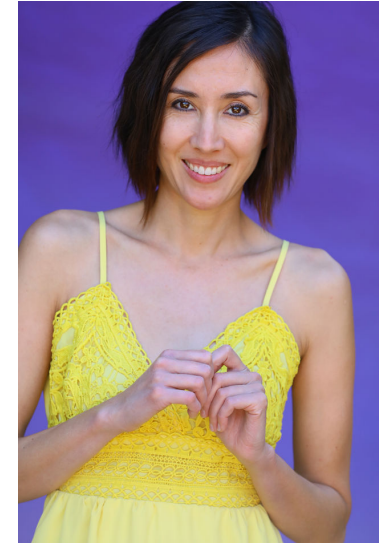

MIPM MODELS

Ally Hayes

Height : 5'6.5" / 169 cm | Bust : 34" / 86 cm | Waist : 26" / 66 cm | Hips : 36" / 91 cm | Shoe : 9.5 US / 7.0 UK | Hair Colour : Dark Brown | Eyes : Brown

MIPM MODELS

MIPM MODELS

Ally Hayes

Height : 5'6.5" / 169 cm | Bust : 34" / 86 cm | Waist : 26" / 66 cm | Hips : 36" / 91 cm | Shoe : 9.5 US / 7.0 UK | Hair Colour : Dark Brown | Eyes : Brown