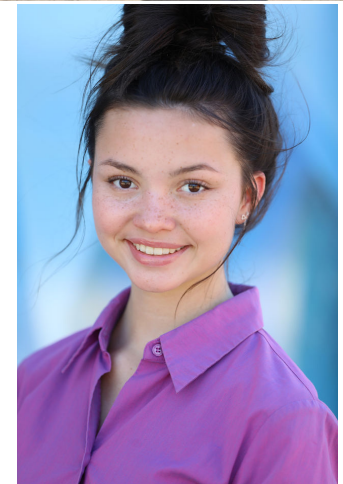

# MIPM MODELS

Taelin Walker

Height : 5'6" / 168 cm | Bust : 32" / 81 cm | Waist : 26" / 66 cm | Hips : 33.5" / 85 cm | Shoe : 8.0 US / 6.0 UK | Hair Colour : Dark Brown | Eyes : Brown

# MPM MODELS

Taelin Walker

Height : 5'6" / 168 cm | Bust : 32" / 81 cm | Waist : 26" / 66 cm | Hips : 33.5" / 85 cm | Shoe : 8.0 US / 6.0 UK | Hair Colour : Dark Brown | Eyes : Brown