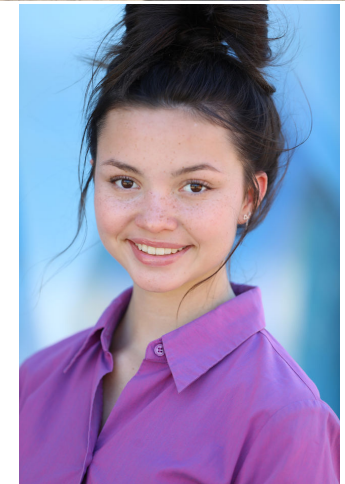

MIPM MODELS

Taelin Walker

Height : 5'6" / 168 cm | Bust : 32" / 81 cm | Waist : 26" / 66 cm | Hips : 33.5" / 85 cm | Shoe : 8.0 US / 6.0 UK | Hair Colour : Dark Brown | Eyes : Brown

MPM MODELS

MPM MODELS

Taelin Walker

Height : 5'6" / 168 cm | Bust : 32" / 81 cm | Waist : 26" / 66 cm | Hips : 33.5" / 85 cm | Shoe : 8.0 US / 6.0 UK | Hair Colour : Dark Brown | Eyes : Brown