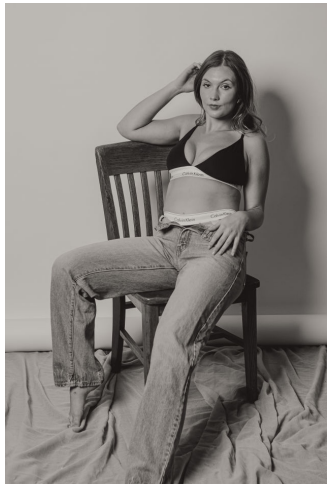

MIPM MODELS

Rose Hamilton

Height : 5'7" / 170 cm | Bust : 35" / 89 cm | Waist : 27.5" / 70 cm | Hips : 37" / 94 cm | Shoe : 8.0 US / 6.0 UK | Hair Colour : Chestnut | Eyes : Brown

MIPM MODELS

MPM MODELS

Rose Hamilton

Height : 5'7" / 170 cm | Bust : 35" / 89 cm | Waist : 27.5" / 70 cm | Hips : 37" / 94 cm | Shoe : 8.0 US / 6.0 UK | Hair Colour : Chestnut | Eyes : Brown