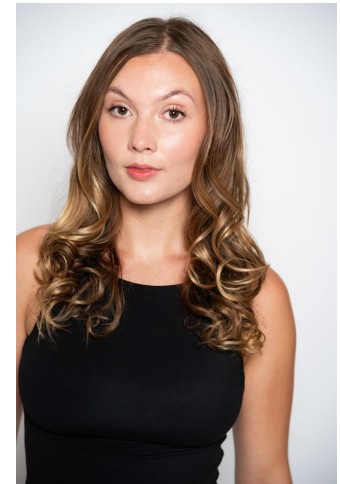

MIPM MODELS

Rose Hamilton

Height : 5'7" / 170 cm | Bust : 35" / 89 cm | Waist : 27.5" / 70 cm | Hips : 37" / 94 cm | Shoe : 8.0 US / 6.0 UK | Hair Colour : Chestnut | Eyes : Brown

MIPM MODELS

MPM MODELS

Rose Hamilton

Height : 5'7" / 170 cm | Bust : 35" / 89 cm | Waist : 27.5" / 70 cm | Hips : 37" / 94 cm | Shoe : 8.0 US / 6.0 UK | Hair Colour : Chestnut | Eyes : Brown