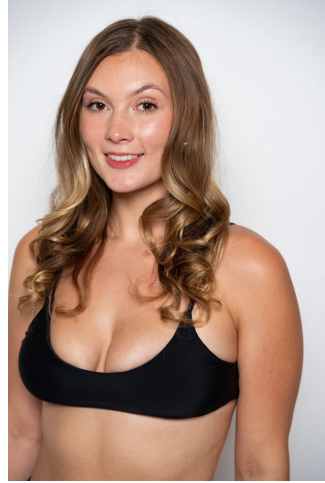

MIPM MODELS

Rose Hamilton

Height : 5'7" / 170 cm | Bust : 35" / 89 cm | Waist : 27.5" / 70 cm | Hips : 37" / 94 cm | Shoe : 8.0 US / 6.0 UK | Hair Colour : Chestnut | Eyes : Brown

MIPM MODELS

MPM MODELS

Rose Hamilton

Height : 5'7" / 170 cm | Bust : 35" / 89 cm | Waist : 27.5" / 70 cm | Hips : 37" / 94 cm | Shoe : 8.0 US / 6.0 UK | Hair Colour : Chestnut | Eyes : Brown