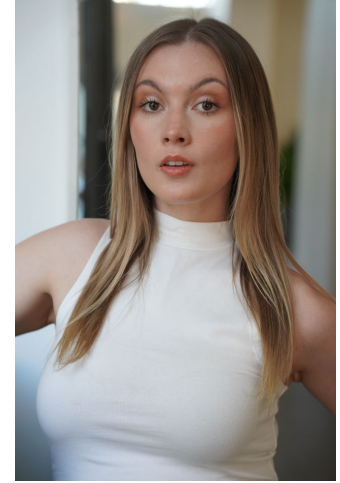

MIPM MODELS

Rose Hamilton

Height : 5'7" / 170 cm | Bust : 35" / 89 cm | Waist : 27.5" / 70 cm | Hips : 37" / 94 cm | Shoe : 8.0 US / 6.0 UK | Hair Colour : Chestnut | Eyes : Brown

MIPM MODELS

MPM MODELS

Rose Hamilton

Height : 5'7" / 170 cm | Bust : 35" / 89 cm | Waist : 27.5" / 70 cm | Hips : 37" / 94 cm | Shoe : 8.0 US / 6.0 UK | Hair Colour : Chestnut | Eyes : Brown