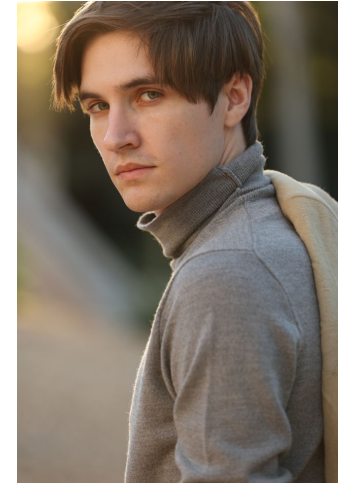

MPM MODELS

Aaron Starlin

Height : 6'1" / 185 cm | Waist : 30" / 76 cm | Chest : 37" / 94 cm | Hips : 37.5" / 95 cm | Hair Colour : Light Brown | Eyes : Grey

MIPM MODELS

MPM MODELS

Aaron Starlin

Height : 6'1" / 185 cm | Waist : 30" / 76 cm | Chest : 37" / 94 cm | Hips : 37.5" / 95 cm | Hair Colour : Light Brown | Eyes : Grey