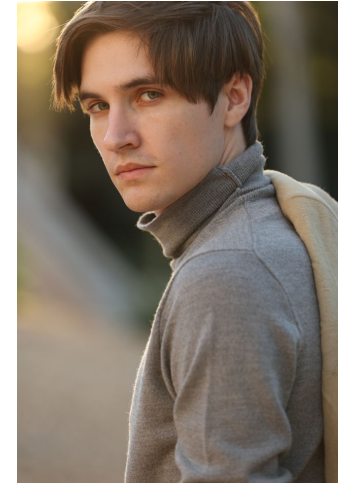

# MPM MODELS

Aaron Starlin

Height : 6'1" / 185 cm | Waist : 30" / 76 cm | Chest : 37" / 94 cm | Hips : 37.5" / 95 cm | Hair Colour : Light Brown | Eyes : Grey