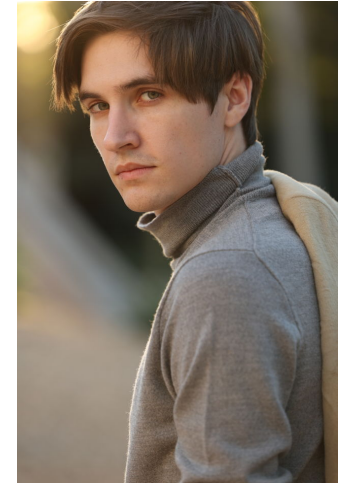

MPM MODELS

Aaron Starlin

Height : 6'1" / 185 cm | Waist : 30" / 76 cm | Chest : 37" / 94 cm | Hips : 37.5" / 95 cm | Hair Colour : Light Brown | Eyes : Grey

MIPM MODELS

MPM MODELS

Aaron Starlin

Height : 6'1" / 185 cm | Waist : 30" / 76 cm | Chest : 37" / 94 cm | Hips : 37.5" / 95 cm | Hair Colour : Light Brown | Eyes : Grey