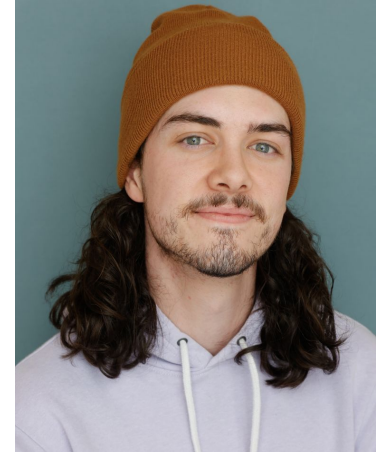

MPM MODELS

Colin McDonald

Height : 6'1" / 185 cm | Waist : 31" / 79 cm | Chest : 37" / 94 cm | Hips : 38" / 97 cm | Hair Colour : Brown | Eyes : Blue

MPM MODELS

Colin McDonald

Height : 6'1" / 185 cm | Waist : 31" / 79 cm | Chest : 37" / 94 cm | Hips : 38" / 97 cm | Hair Colour : Brown | Eyes : Blue