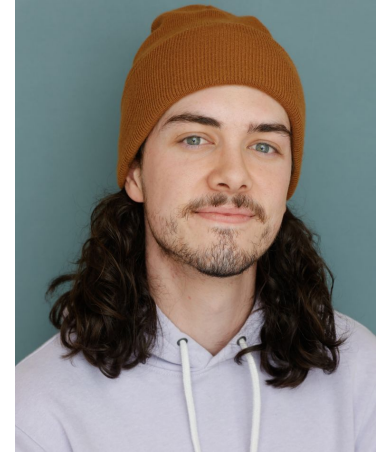

# MPM MODELS

Colin McDonald

Height : 6'1" / 185 cm | Waist : 31" / 79 cm | Chest : 37" / 94 cm | Hips : 38" / 97 cm | Hair Colour : Brown | Eyes : Blue