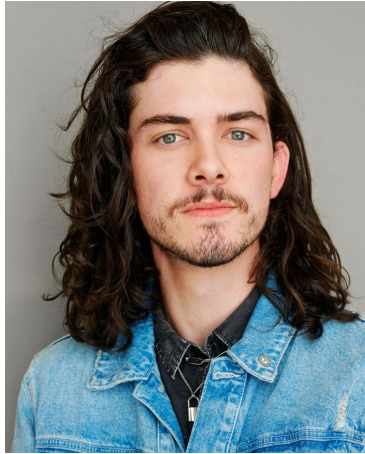

MPM MODELS

Colin McDonald

Height : 6'1" / 185 cm | Waist : 31" / 79 cm | Chest : 35" / 89 cm | Hips : 38" / 97 cm | Hair Colour : Brown | Eyes : Blue

MPM MODELS

Colin McDonald

Height : 6'1" / 185 cm | Waist : 31" / 79 cm | Chest : 35" / 89 cm | Hips : 38" / 97 cm | Hair Colour : Brown | Eyes : Blue