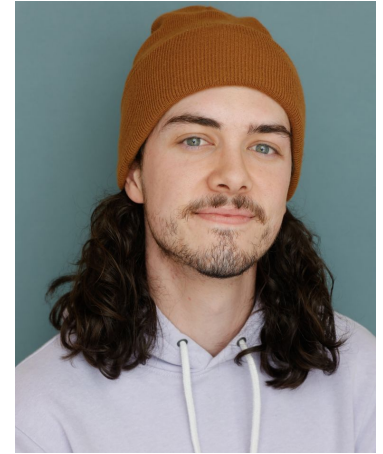

MPM MODELS

Colin McDonald

Height : 6'1" / 185 cm | Waist : 31" / 79 cm | Chest : 35" / 89 cm | Hips : 38" / 97 cm | Hair Colour : Brown | Eyes : Blue

MPM MODELS

Colin McDonald

Height : 6'1" / 185 cm | Waist : 31" / 79 cm | Chest : 35" / 89 cm | Hips : 38" / 97 cm | Hair Colour : Brown | Eyes : Blue