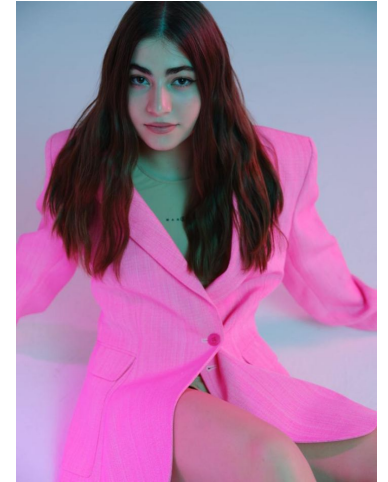

MIPM MODELS

Marisha Navoian

Height : 5'2" / 157 cm | Bust : 33" / 84 cm | Waist : 26" / 66 cm | Hips : 34" / 86 cm | Shoe : 6.0 US / 4.0 UK | Hair Colour : Brunette | Eyes : Light Brown

MPM MODELS

MIPM MODELS

MPM MODELS

Marisha Navoian

Height : 5'2" / 157 cm | Bust : 33" / 84 cm | Waist : 26" / 66 cm | Hips : 34" / 86 cm | Shoe : 6.0 US / 4.0 UK | Hair Colour : Brunette | Eyes : Light Brown