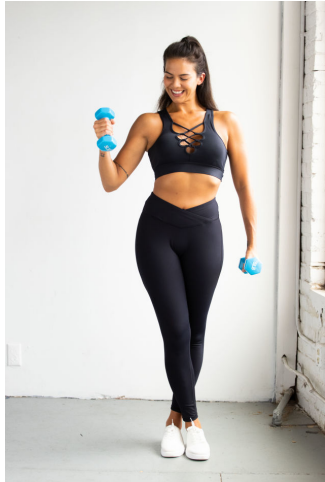

MIPM MODELS

Jessica Cascino

Height : 5'10" / 178 cm | Bust : 36" / 91 cm | Waist : 27" / 69 cm | Hips : 37" / 94 cm | Shoe : 10.0 US / 7.0 UK | Hair Colour : Brown | Eyes : Green/Brown

MIPM MODELS

MIPM MODELS

MPM MODELS

Jessica Cascino

Height : 5'10" / 178 cm | Bust : 36" / 91 cm | Waist : 27" / 69 cm | Hips : 37" / 94 cm | Shoe : 10.0 US / 7.0 UK | Hair Colour : Brown | Eyes : Green/Brown