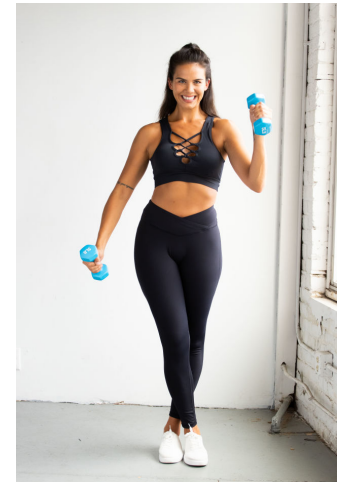

MIPM MODELS

Jessica Cascino

Height : 5'10" / 178 cm | Bust : 36" / 91 cm | Waist : 27" / 69 cm | Hips : 37" / 94 cm | Shoe : 10.0 US / 7.0 UK | Hair Colour : Brown | Eyes : Green/Brown

MIPM MODELS

MIPM MODELS

MPM MODELS

Jessica Cascino

Height : 5'10" / 178 cm | Bust : 36" / 91 cm | Waist : 27" / 69 cm | Hips : 37" / 94 cm | Shoe : 10.0 US / 7.0 UK | Hair Colour : Brown | Eyes : Green/Brown