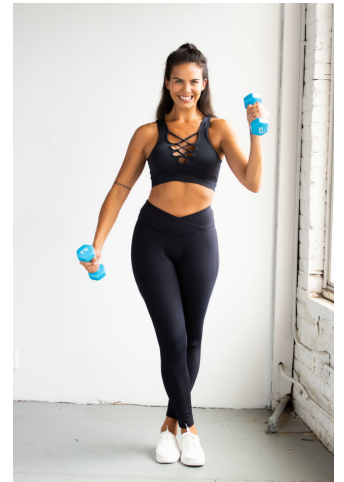

MIPM MODELS

Jessica Cascino

Height : 5'10" / 178 cm | Bust : 36" / 91 cm | Waist : 27" / 69 cm | Hips : 37" / 94 cm | Shoe : 10.0 US / 7.0 UK | Hair Colour : Brown | Eyes : Green/Brown

MIPM MODELS

MIPM MODELS

MPM MODELS

Jessica Cascino

Height : 5'10" / 178 cm | Bust : 36" / 91 cm | Waist : 27" / 69 cm | Hips : 37" / 94 cm | Shoe : 10.0 US / 7.0 UK | Hair Colour : Brown | Eyes : Green/Brown