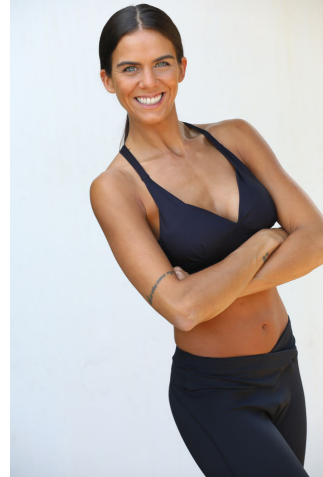

MIPM MODELS