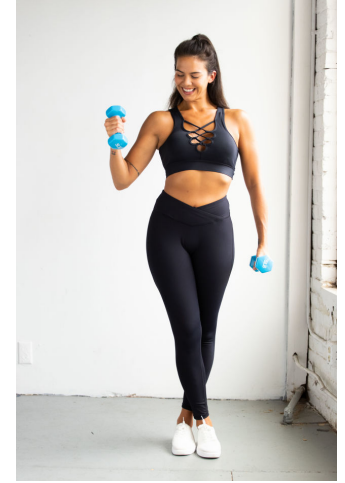

MIPM MODELS