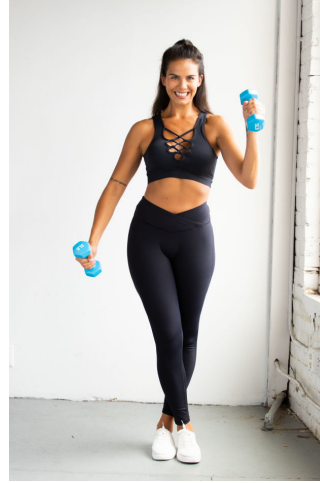

MIPM MODELS