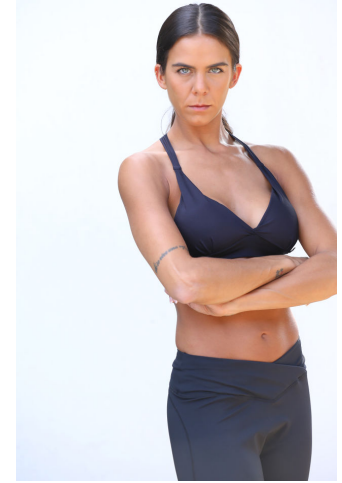

MIPM MODELS