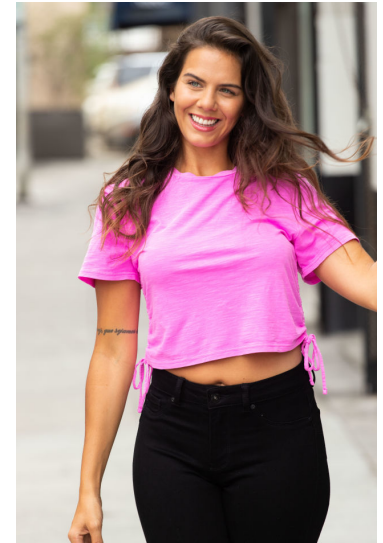

MIPM MODELS