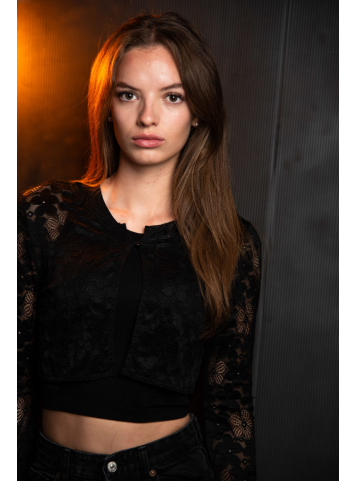

MPM MODELS

Luisina Rojas

Height : 5'9" / 175 cm | Bust : 32" / 81 cm | Waist : 25" / 64 cm | Hips : 38" / 97 cm | Shoe : 9.0 US / 6.5 UK | Hair Colour : Chestnut | Eyes : Hazel

MPM MODELS

MIPM MODELS

MPM MODELS

Luisina Rojas

Height : 5'9" / 175 cm | Bust : 32" / 81 cm | Waist : 25" / 64 cm | Hips : 38" / 97 cm | Shoe : 9.0 US / 6.5 UK | Hair Colour : Chestnut | Eyes : Hazel