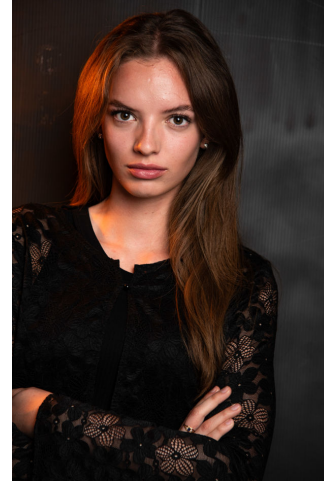

MPM MODELS

Luisina Rojas

Height : 5'9" / 175 cm | Bust : 32" / 81 cm | Waist : 25" / 64 cm | Hips : 38" / 97 cm | Shoe : 9.0 US / 6.5 UK | Hair Colour : Chestnut | Eyes : Hazel

MPM MODELS

MIPM MODELS

MPM MODELS

Luisina Rojas

Height : 5'9" / 175 cm | Bust : 32" / 81 cm | Waist : 25" / 64 cm | Hips : 38" / 97 cm | Shoe : 9.0 US / 6.5 UK | Hair Colour : Chestnut | Eyes : Hazel