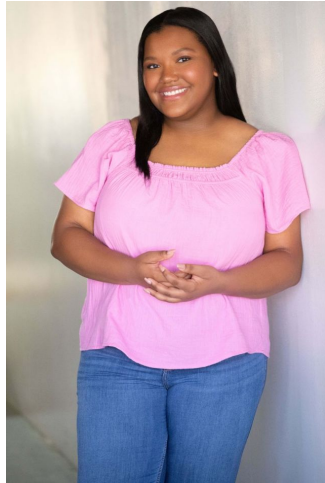

MIPM MODELS

Gia Vantrease

Height : 5'8" / 173 cm | Bust : 52" / 132 cm | Waist : 44.5" / 113 cm | Hips : 54" / 137 cm | Shoe : 11.0 US / 7.5 UK | Hair Colour : Black | Eyes : Brown

MPM MODELS

Gia Vantrease

Height : 5'8" / 173 cm | Bust : 52" / 132 cm | Waist : 44.5" / 113 cm | Hips : 54" / 137 cm | Shoe : 11.0 US / 7.5 UK | Hair Colour : Black | Eyes : Brown