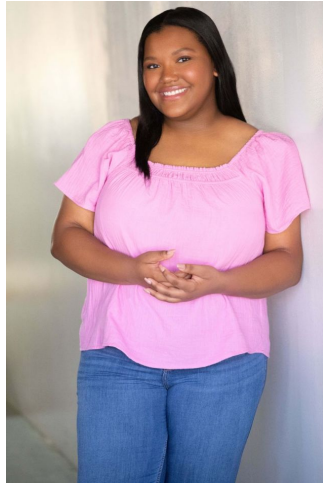

MIPM MODELS

Gia Vantrease

Height : 5'8" / 173 cm | Bust : 52" / 132 cm | Waist : 44.5" / 113 cm | Hips : 54" / 137 cm | Shoe : 11.0 US / 7.5 UK | Hair Colour : Black | Eyes : Brown

MPM MODELS

Gia Vantrease

Height : 5'8" / 173 cm | Bust : 52" / 132 cm | Waist : 44.5" / 113 cm | Hips : 54" / 137 cm | Shoe : 11.0 US / 7.5 UK | Hair Colour : Black | Eyes : Brown