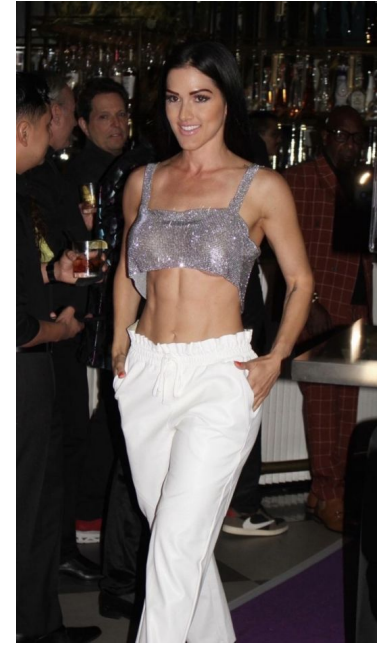

MPM MODELS

Natalia Cintra

Height : 5'6" / 168 cm | Bust : 36" / 91 cm | Waist : 26.5" / 67 cm | Hips : 40" / 102 cm | Shoe : 7.5 US / 5.5 UK | Hair Colour : Black | Eyes : Brown

MIPM MODELS

MPM MODELS

MPM MODELS

MPM MODELS

Natalia Cintra

Height : 5'6" / 168 cm | Bust : 36" / 91 cm | Waist : 26.5" / 67 cm | Hips : 40" / 102 cm | Shoe : 7.5 US / 5.5 UK | Hair Colour : Black | Eyes : Brown