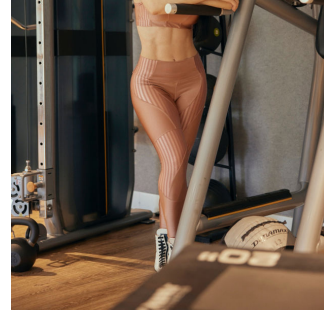

MPM MODELS

Natalia Cintra

Height : 5'6" / 168 cm | Bust : 35.5" / 90 cm | Waist : 26.5" / 67 cm | Hips : 40" / 102 cm | Shoe : 7.5 US / 5.5 UK | Hair Colour : Black | Eyes : Brown

MPM MODELS

MPM MODELS

MPM MODELS

MPM MODELS

Natalia Cintra

Height : 5'6" / 168 cm | Bust : 35.5" / 90 cm | Waist : 26.5" / 67 cm | Hips : 40" / 102 cm | Shoe : 7.5 US / 5.5 UK | Hair Colour : Black | Eyes : Brown