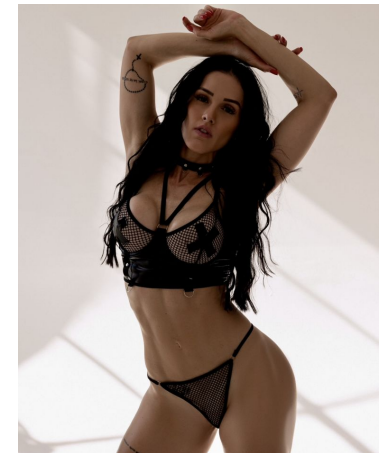

MPM MODELS

Natalia Cintra

Height : 5'6" / 168 cm | Bust : 35.5" / 90 cm | Waist : 26.5" / 67 cm | Hips : 40" / 102 cm | Shoe : 7.5 US / 5.5 UK | Hair Colour : Black | Eyes : Brown

MPM MODELS

MPM MODELS

MPM MODELS

MPM MODELS

Natalia Cintra

Height : 5'6" / 168 cm | Bust : 35.5" / 90 cm | Waist : 26.5" / 67 cm | Hips : 40" / 102 cm | Shoe : 7.5 US / 5.5 UK | Hair Colour : Black | Eyes : Brown