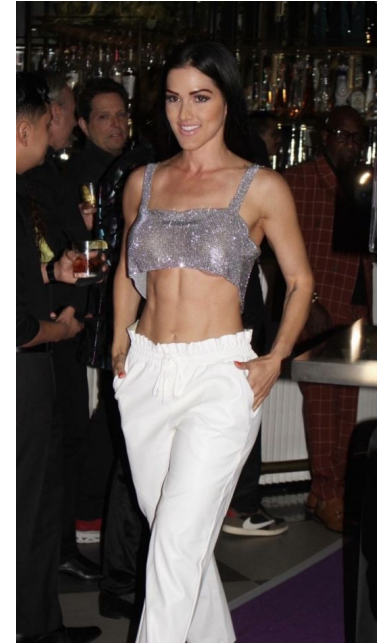

MPM MODELS

Natalia Cintra

Height : 5'6" / 168 cm | Bust : 36" / 91 cm | Waist : 26.5" / 67 cm | Hips : 40" / 102 cm | Shoe : 7.5 US / 5.5 UK | Hair Colour : Black | Eyes : Brown

MIPM MODELS

MPM MODELS

MPM MODELS

MPM MODELS

Natalia Cintra

Height : 5'6" / 168 cm | Bust : 36" / 91 cm | Waist : 26.5" / 67 cm | Hips : 40" / 102 cm | Shoe : 7.5 US / 5.5 UK | Hair Colour : Black | Eyes : Brown