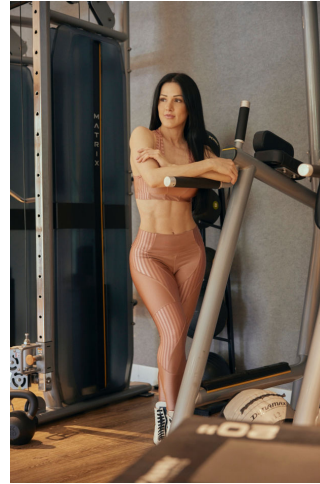

MPM MODELS

Natalia Cintra

Height : 5'6" / 168 cm | Bust : 36" / 91 cm | Waist : 26.5" / 67 cm | Hips : 40" / 102 cm | Shoe : 7.5 US / 5.5 UK | Hair Colour : Black | Eyes : Brown

MIPM MODELS

MPM MODELS

MPM MODELS

MPM MODELS

Natalia Cintra

Height : 5'6" / 168 cm | Bust : 36" / 91 cm | Waist : 26.5" / 67 cm | Hips : 40" / 102 cm | Shoe : 7.5 US / 5.5 UK | Hair Colour : Black | Eyes : Brown