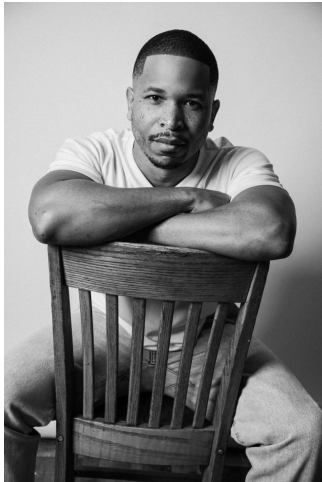

# MPM MODELS

J'kari Calixte

Height : 5'11" / 180 cm | Waist : 32" / 81 cm | Chest : 39" / 99 cm | Hips : 41" / 104 cm | Hair Colour : Black | Eyes : Brown

# MPM MODELS

Height : 5'11" / 180 cm |

**MPM** MODELS

Hair : Black | Eyes : Brown