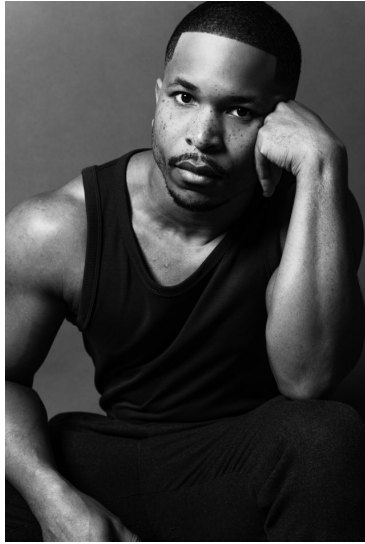

MIPM MODELS