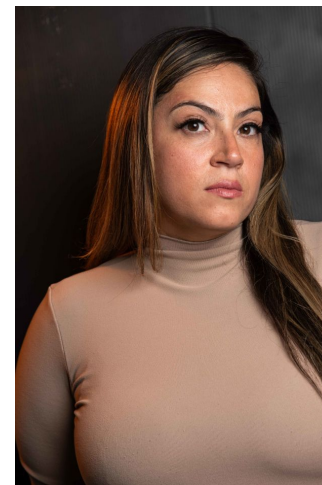

MIPM MODELS

Emmeline Palacios

Height : 5'6" / 168 cm | Bust : 49" / 124 cm | Waist : 40" / 102 cm | Hips : 52" / 132 cm | Shoe : 10.0 US / 7.0 UK | Hair Colour : Dark Brown | Eyes : Brown

MPM MODELS

MIPM MODELS

MPM MODELS

Emmeline Palacios

Height : 5'6" / 168 cm | Bust : 49" / 124 cm | Waist : 40" / 102 cm | Hips : 52" / 132 cm | Shoe : 10.0 US / 7.0 UK | Hair Colour : Dark Brown | Eyes : Brown