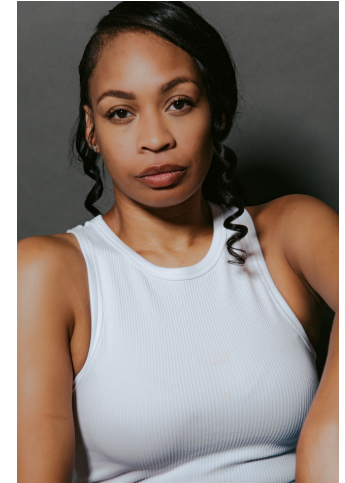

MIPM MODELS

Shanae Harvey

Height : 5'8" / 173 cm | Bust : 36" / 91 cm | Waist : 33" / 84 cm | Hips : 43" / 109 cm | Shoe : 9.0 US / 6.5 UK | Hair Colour : Dark Brown | Eyes : Brown

MIPM MODELS

MPM MODELS

Shanae Harvey

Height : 5'8" / 173 cm | Bust : 36" / 91 cm | Waist : 33" / 84 cm | Hips : 43" / 109 cm | Shoe : 9.0 US / 6.5 UK | Hair Colour : Dark Brown | Eyes : Brown