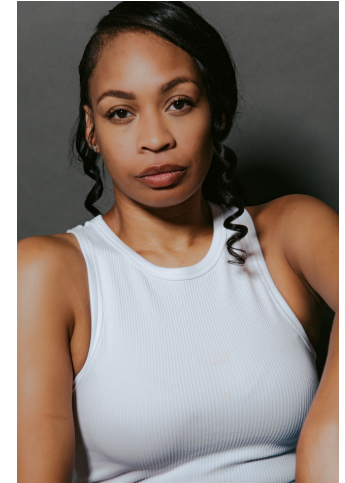

MIPM MODELS

Shanae Harvey

Height : 5'8" / 173 cm | Bust : 36" / 91 cm | Waist : 33" / 84 cm | Hips : 43" / 109 cm | Shoe : 9.0 US / 6.5 UK | Hair Colour : Dark Brown | Eyes : Brown

M P M MODELS

MPM MODELS

Shanae Harvey

Height : 5'8" / 173 cm | Bust : 36" / 91 cm | Waist : 33" / 84 cm | Hips : 43" / 109 cm | Shoe : 9.0 US / 6.5 UK | Hair Colour : Dark Brown | Eyes : Brown