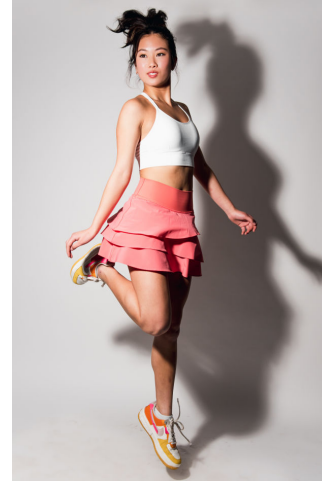

MPM MODELS

Jasmine Huang

Height : 5'2.5" / 159 cm | Bust : 32" / 81 cm | Waist : 25.5" / 65 cm | Hips : 36" / 91 cm | Shoe : 7.5 US / 5.5 UK | Hair Colour : Dark Brown | Eyes : Hazel

MPM MODELS

Jasmine Huang

Height : 5'2.5" / 159 cm | Bust : 32" / 81 cm | Waist : 25.5" / 65 cm | Hips : 36" / 91 cm | Shoe : 7.5 US / 5.5 UK | Hair Colour : Dark Brown | Eyes : Hazel