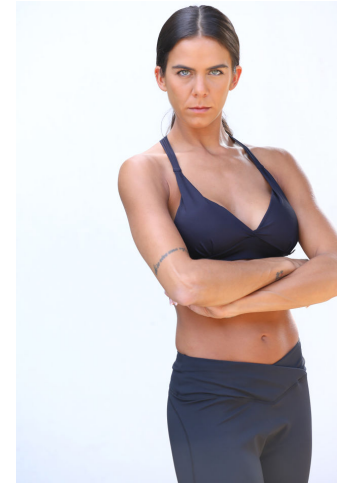

MIPM MODELS