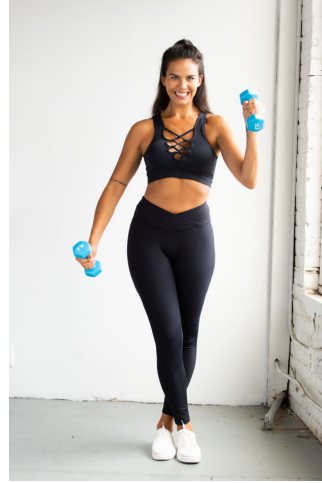

MIPM MODELS