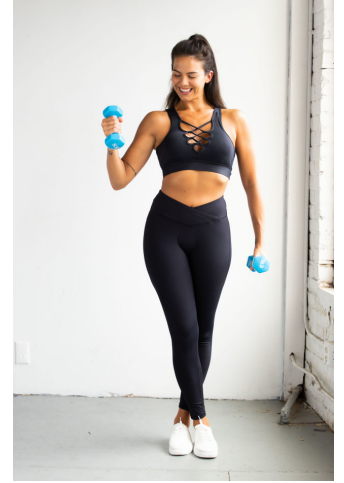

MIPM MODELS