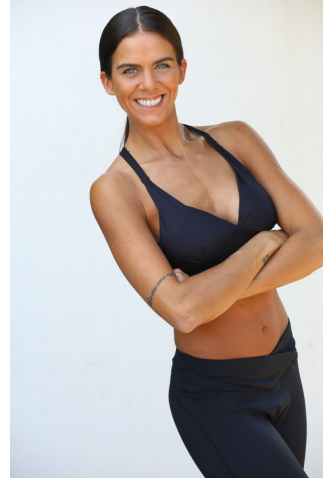

MIPM MODELS