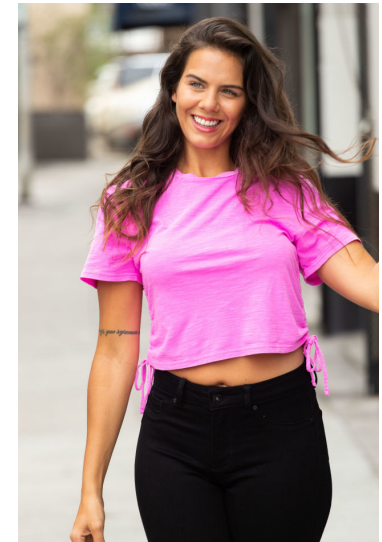

MIPM MODELS