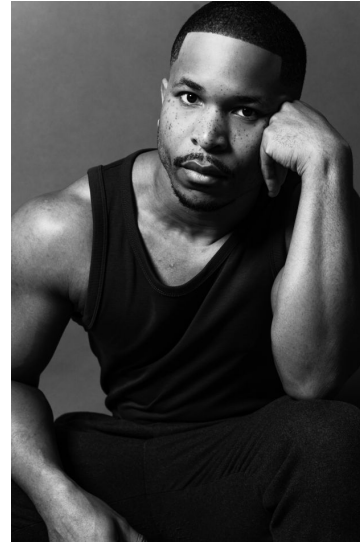

MIPM MODELS

J'kari Calixte

Height : 5'11" / 180 cm | Waist : 32" / 81 cm | Chest : 39" / 99 cm | Hips : 41" / 104 cm | Hair Colour : Black | Eyes : Brown

MPM MODELS

MPM MODELS

MIPM MODELS

MPM MODELS

J'kari Calixte

Height : 5'11" / 180 cm | Waist : 32" / 81 cm | Chest : 39" / 99 cm | Hips : 41" / 104 cm | Hair Colour : Black | Eyes : Brown