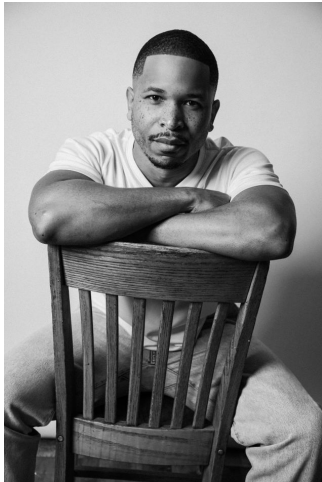

MIPM MODELS

J'kari Calixte

Height : 5'11" / 180 cm | Waist : 32" / 81 cm | Chest : 39" / 99 cm | Hips : 41" / 104 cm | Hair Colour : Black | Eyes : Brown

MPM MODELS

MPM MODELS

MIPM MODELS

MPM MODELS

J'kari Calixte

Height : 5'11" / 180 cm | Waist : 32" / 81 cm | Chest : 39" / 99 cm | Hips : 41" / 104 cm | Hair Colour : Black | Eyes : Brown