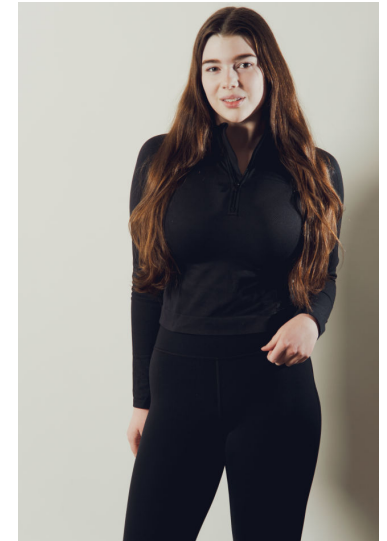

MPM MODELS

Samantha Pruit

Height : 5'10" / 178 cm | Bust : 39.5" / 100 cm | Waist : 29" / 74 cm | Hips : 41" / 104 cm | Shoe : 8.0 US / 6.0 UK | Hair Colour : Brown | Eyes : Hazel

MPM MODELS

MPM MODELS

Samantha Pruitt

Height : 5'10" / 178 cm | Bust : 39.5" / 100 cm | Waist : 29" / 74 cm | Hips : 41" / 104 cm | Shoe : 8.0 US / 6.0 UK | Hair Colour : Brown | Eyes : Hazel