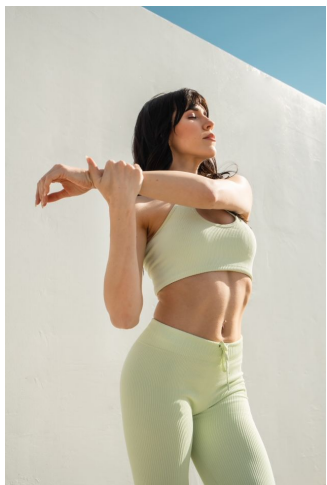

# MPM MODELS

Emily Wilson

Height : 5'7" / 170 cm | Bust : 34.5" / 88 cm | Waist : 26.5" / 67 cm | Hips : 36" / 91 cm | Shoe : 7.5 US / 5.5 UK | Hair Colour : Dark Brown | Eyes : Brown