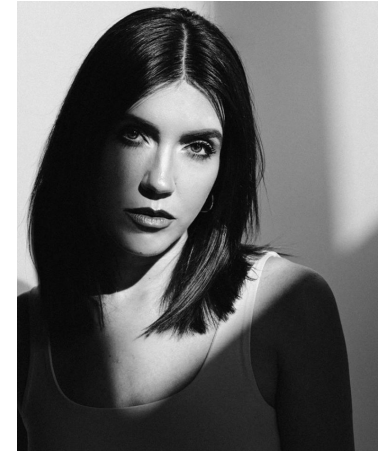

MPM MODELS

Emily Wilson

Height : 5'7" / 170 cm | Bust : 34.5" / 88 cm | Waist : 26.5" / 67 cm | Hips : 36" / 91 cm | Shoe : 7.5 US / 5.5 UK | Hair Colour : Dark Brown | Eyes : Brown

MPM MODELS

Emily Wilson

Height : 5'7" / 170 cm | Bust : 34.5" / 88 cm | Waist : 26.5" / 67 cm | Hips : 36" / 91 cm | Shoe : 7.5 US / 5.5 UK | Hair Colour : Dark Brown | Eyes : Brown