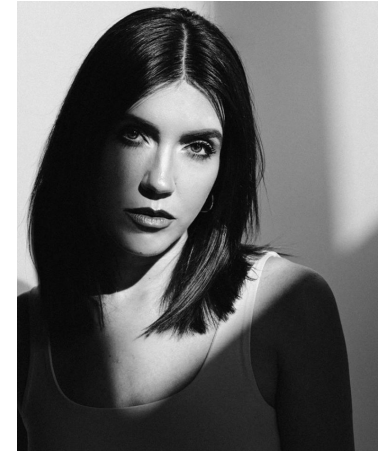

# MPM MODELS

Emily Wilson

Height : 5'7" / 170 cm | Bust : 34.5" / 88 cm | Waist : 26.5" / 67 cm | Hips : 36" / 91 cm | Shoe : 7.5 US / 5.5 UK | Hair Colour : Dark Brown | Eyes : Brown