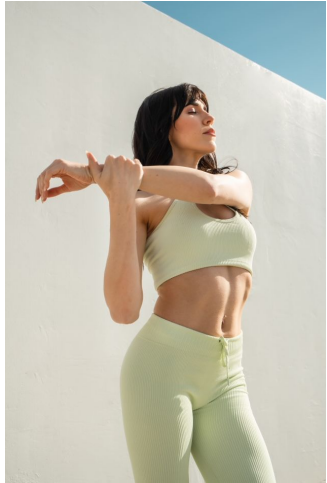

MPM MODELS

Emily Wilson

Height : 5'7" / 170 cm | Bust : 34.5" / 88 cm | Waist : 26.5" / 67 cm | Hips : 36" / 91 cm | Shoe : 7.5 US / 5.5 UK | Hair Colour : Dark Brown | Eyes : Brown

MPM MODELS

Emily Wilson

Height : 5'7" / 170 cm | Bust : 34.5" / 88 cm | Waist : 26.5" / 67 cm | Hips : 36" / 91 cm | Shoe : 7.5 US / 5.5 UK | Hair Colour : Dark Brown | Eyes : Brown