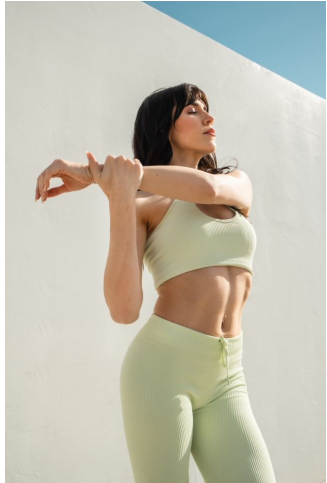

# MPM MODELS

Emily Wilson

Height : 5'7" / 170 cm | Bust : 34.5" / 88 cm | Waist : 26.5" / 67 cm | Hips : 36" / 91 cm | Shoe : 7.5 US / 5.5 UK | Hair Colour : Dark Brown | Eyes : Brown