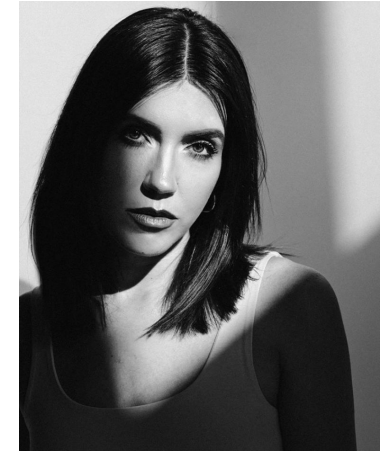

MPM MODELS

Emily Wilson

Height : 5'7" / 170 cm | Bust : 34.5" / 88 cm | Waist : 26.5" / 67 cm | Hips : 36" / 91 cm | Shoe : 7.5 US / 5.5 UK | Hair Colour : Dark Brown | Eyes : Brown

MPM MODELS

Emily Wilson

Height : 5'7" / 170 cm | Bust : 34.5" / 88 cm | Waist : 26.5" / 67 cm | Hips : 36" / 91 cm | Shoe : 7.5 US / 5.5 UK | Hair Colour : Dark Brown | Eyes : Brown