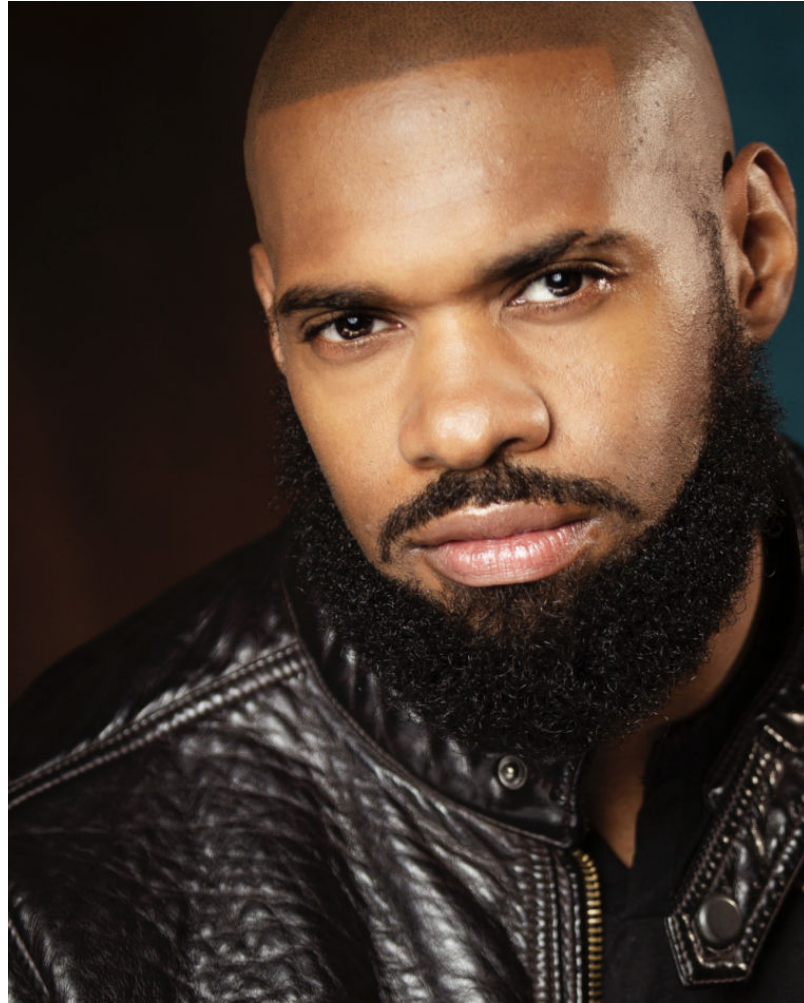

MPM MODELS

JC Best

Height : 5'11" / 180 cm | Waist : 36" / 91 cm | Chest : 43" / 109 cm | Hips : 39" / 99 cm | Hair Colour : Bald | Eyes : Brown

MIPM MODELS

MPM MODELS

JC Best

Height : 5'11" / 180 cm | Waist : 36" / 91 cm | Chest : 43" / 109 cm | Hips : 39" / 99 cm | Hair Colour : Bald | Eyes : Brown