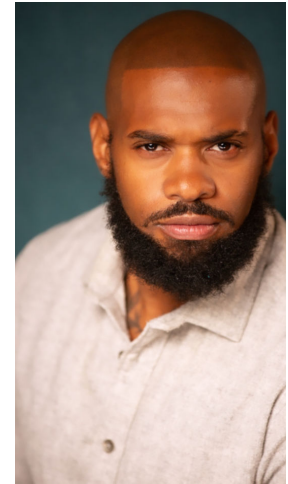

MPM MODELS

JC Best

Height : 5'11" / 180 cm | Waist : 36" / 91 cm | Chest : 43" / 109 cm | Hips : 39" / 99 cm | Hair Colour : Bald | Eyes : Brown

MIPM MODELS

MPM MODELS

JC Best

Height : 5'11" / 180 cm | Waist : 36" / 91 cm | Chest : 43" / 109 cm | Hips : 39" / 99 cm | Hair Colour : Bald | Eyes : Brown