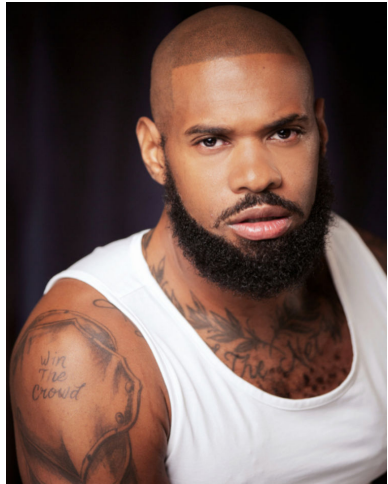

MPM MODELS

JC Best

Height : 5'11" / 180 cm | Waist : 36" / 91 cm | Chest : 43" / 109 cm | Hips : 39" / 99 cm | Hair Colour : Bald | Eyes : Brown

MIPM MODELS

MPM MODELS

JC Best

Height : 5'11" / 180 cm | Waist : 36" / 91 cm | Chest : 43" / 109 cm | Hips : 39" / 99 cm | Hair Colour : Bald | Eyes : Brown