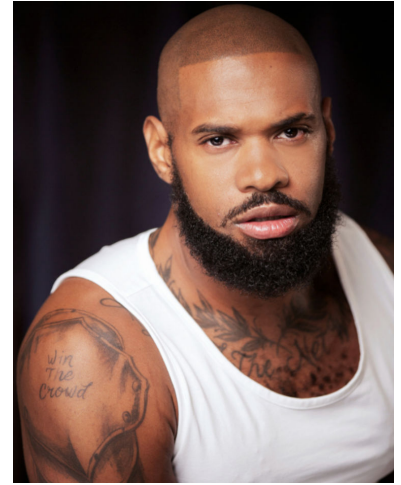

MIPM MODELS

JC Best

Height : 5'11" / 180 cm | Waist : 36" / 91 cm | Chest : 43" / 109 cm | Hips : 39" / 99 cm | Hair Colour : Bald | Eyes : Brown

MPM MODELS

MPM MODELS

JC Best

Height : 5'11" / 180 cm | Waist : 36" / 91 cm | Chest : 43" / 109 cm | Hips : 39" / 99 cm | Hair Colour : Bald | Eyes : Brown