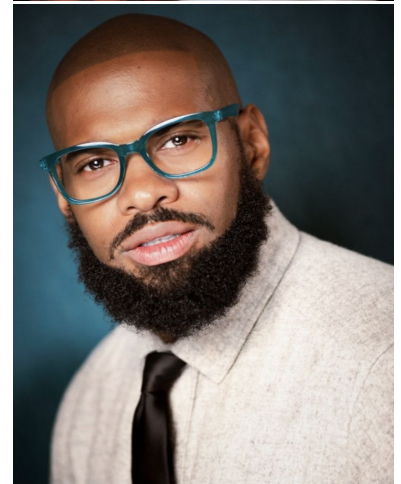

MIPM MODELS

JC Best

Height : 5'11" / 180 cm | Waist : 36" / 91 cm | Chest : 43" / 109 cm | Hips : 39" / 99 cm | Hair Colour : Bald | Eyes : Brown

MPM MODELS

MPM MODELS

JC Best

Height : 5'11" / 180 cm | Waist : 36" / 91 cm | Chest : 43" / 109 cm | Hips : 39" / 99 cm | Hair Colour : Bald | Eyes : Brown