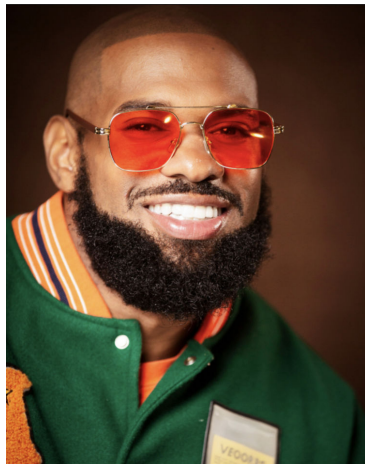

MIPM MODELS

JC Best

Height : 5'11" / 180 cm | Waist : 36" / 91 cm | Chest : 43" / 109 cm | Hips : 39" / 99 cm | Hair Colour : Bald | Eyes : Brown

MPM MODELS

MPM MODELS

JC Best

Height : 5'11" / 180 cm | Waist : 36" / 91 cm | Chest : 43" / 109 cm | Hips : 39" / 99 cm | Hair Colour : Bald | Eyes : Brown