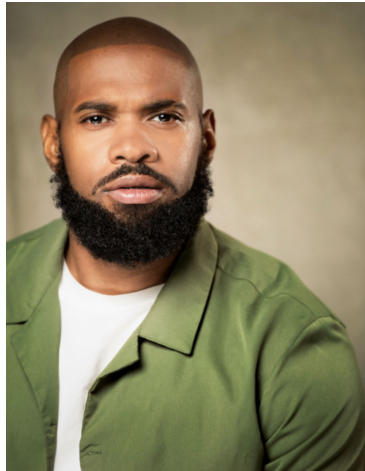

MIPM MODELS

JC Best

Height : 5'11" / 180 cm | Waist : 36" / 91 cm | Chest : 43" / 109 cm | Hips : 39" / 99 cm | Hair Colour : Bald | Eyes : Brown

MPM MODELS

MPM MODELS

JC Best

Height : 5'11" / 180 cm | Waist : 36" / 91 cm | Chest : 43" / 109 cm | Hips : 39" / 99 cm | Hair Colour : Bald | Eyes : Brown