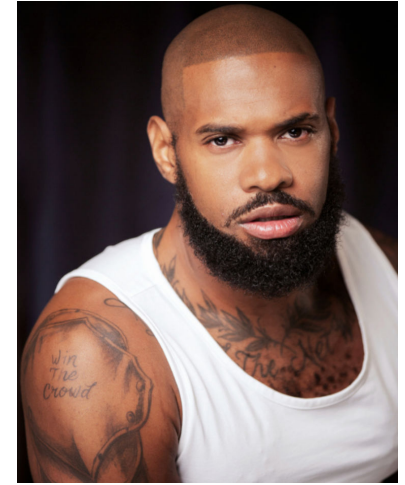

MIPM MODELS

JC Best

Height : 5'11" / 180 cm | Waist : 36" / 91 cm | Chest : 43" / 109 cm | Hips : 39" / 99 cm | Hair Colour : Bald | Eyes : Brown

MPM MODELS

MPM MODELS

JC Best

Height : 5'11" / 180 cm | Waist : 36" / 91 cm | Chest : 43" / 109 cm | Hips : 39" / 99 cm | Hair Colour : Bald | Eyes : Brown