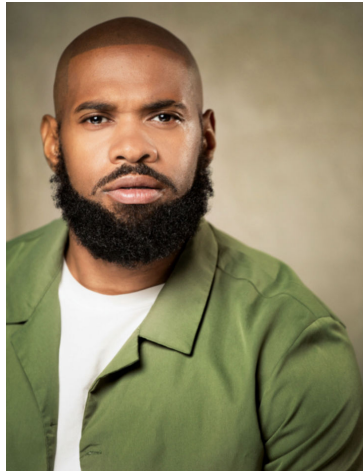

MIPM MODELS

JC Best

Height : 5'11" / 180 cm | Waist : 36" / 91 cm | Chest : 43" / 109 cm | Hips : 39" / 99 cm | Hair Colour : Bald | Eyes : Brown

MPM MODELS

MPM MODELS

JC Best

Height : 5'11" / 180 cm | Waist : 36" / 91 cm | Chest : 43" / 109 cm | Hips : 39" / 99 cm | Hair Colour : Bald | Eyes : Brown