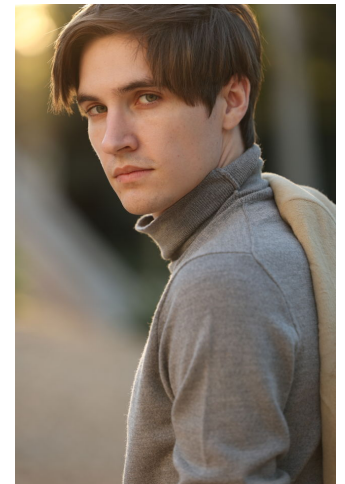

MIPM MODELS

Aaron Starlin

Height : 6'1" / 185 cm | Waist : 30" / 76 cm | Chest : 37" / 94 cm | Hips : 37.5" / 95 cm | Hair Colour : Light Brown | Eyes : Grey

MIPM MODELS

M P M MODELS

Aaron Starlin

Height : 6'1" / 185 cm | Waist : 30" / 76 cm | Chest : 37" / 94 cm | Hips : 37.5" / 95 cm | Hair Colour : Light Brown | Eyes : Grey