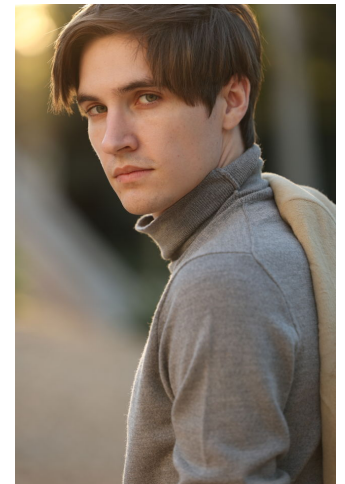

MIPM MODELS