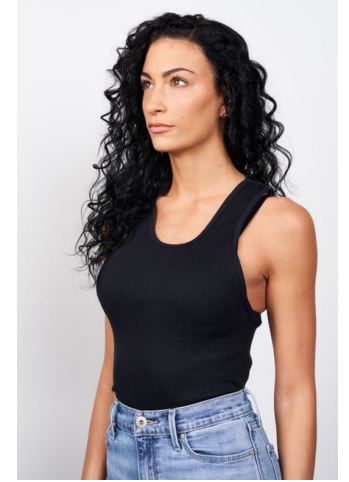

MIPM MODELS

Bobbi Barricella

Height : 5'5" / 165 cm | Bust : 33" / 84 cm | Waist : 24" / 61 cm | Hips : 35.5" / 90 cm | Shoe : 7.0 US / 5.0 UK | Hair Colour : Brown | Eyes : Green/Brown

MPM MODELS

MPM MODELS

Bobbi Barricella

Height : 5'5" / 165 cm | Bust : 33" / 84 cm | Waist : 24" / 61 cm | Hips : 35.5" / 90 cm | Shoe : 7.0 US / 5.0 UK | Hair Colour : Brown | Eyes : Green/Brown