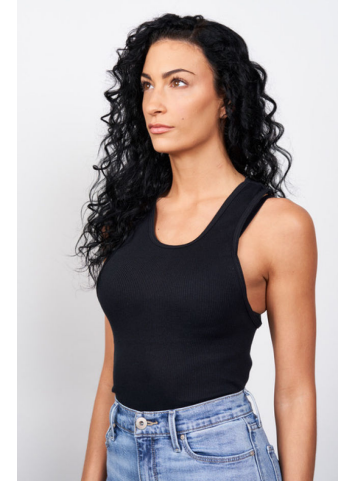

MPM MODELS

Bobbi Barricella

Height : 5'5" / 165 cm | Bust : 33" / 84 cm | Waist : 24" / 61 cm | Hips : 35.5" / 90 cm | Shoe : 7.0 US / 5.0 UK | Hair Colour : Brown | Eyes : Green/Brown

MPM MODELS

MPM MODELS

Bobbi Barricella

Height : 5'5" / 165 cm | Bust : 33" / 84 cm | Waist : 24" / 61 cm | Hips : 35.5" / 90 cm | Shoe : 7.0 US / 5.0 UK | Hair Colour : Brown | Eyes : Green/Brown