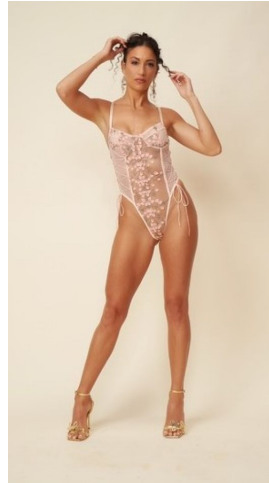

MIPM MODELS

Bobbi Barricella

Height : 5'5" / 165 cm | Bust : 33" / 84 cm | Waist : 24" / 61 cm | Hips : 35.5" / 90 cm | Shoe : 7.0 US / 5.0 UK | Hair Colour : Brown | Eyes : Green/Brown

MPM MODELS

MPM MODELS

Bobbi Barricella

Height : 5'5" / 165 cm | Bust : 33" / 84 cm | Waist : 24" / 61 cm | Hips : 35.5" / 90 cm | Shoe : 7.0 US / 5.0 UK | Hair Colour : Brown | Eyes : Green/Brown