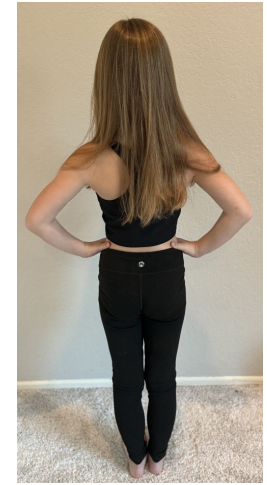

MPM MODELS

Skyler Hall

Height : 4'2" / 127 cm | Bust : 23" / 58 cm | Waist : 21" / 53 cm | Hips : 27.5" / 70 cm | Shoe : 2.5 US / 1.0 UK | Hair Colour : Brown | Eyes : Blue

MIPM MODELS

Skyler Hall

Height : 4'2" / 127 cm | Bust : 23" / 58 cm | Waist : 21" / 53 cm | Hips : 27.5" / 70 cm | Shoe : 2.5 US / 1.0 UK | Hair Colour : Brown | Eyes : Blue