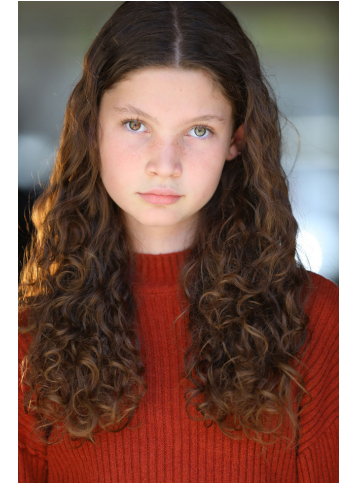

MIPM MODELS

Lulu Walker

Height : 5'4" / 163 cm | Bust : 26" / 66 cm | Waist : 24" / 61 cm | Hips : 26.5" / 67 cm | Shoe : 8.5 US / 6.0 UK | Hair Colour : Brown | Eyes : Hazel

MIPM MODELS

MIPM MODELS

Lulu Walker

Height : 5'4" / 163 cm | Bust : 26" / 66 cm | Waist : 24" / 61 cm | Hips : 26.5" / 67 cm | Shoe : 8.5 US / 6.0 UK | Hair Colour : Brown | Eyes : Hazel