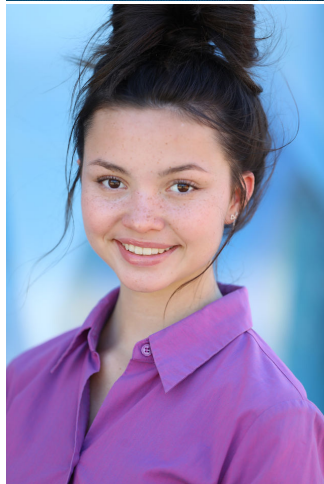

MIPM MODELS