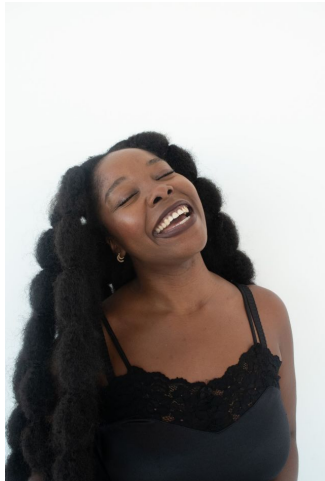

MPM MODELS

Serena Sogules

Height : 5'8" / 173 cm | Bust : 43" / 109 cm | Waist : 34" / 86 cm | Hips : 47" / 119 cm | Shoe : 11.0 US / 7.5 UK | Hair Colour : Black | Eyes : Brown

MPM MODELS

Serena Sogules

Height : 5'8" / 173 cm | Bust : 43" / 109 cm | Waist : 34" / 86 cm | Hips : 47" / 119 cm | Shoe : 11.0 US / 7.5 UK | Hair Colour : Black | Eyes : Brown