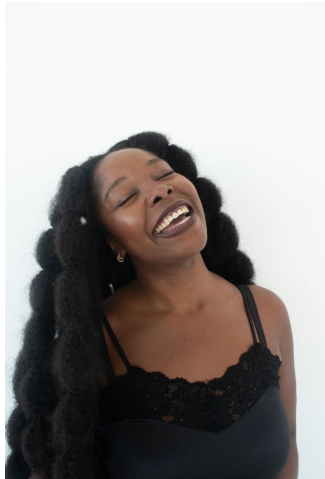

# MIPM MODELS

**Serena Sogules**

Height : 5'8" / 173 cm | Bust : 43" / 109 cm | Waist : 34" / 86 cm | Hips : 47" / 119 cm | Shoe : 11.0 US / 7.5 UK | Hair Colour : Black | Eyes : Brown

# MIPM MODELS

Serena Sogules

Height : 5'8" / 173 cm | Bust : 43" / 109 cm | Waist : 34" / 86 cm | Hips : 47" / 119 cm | Shoe : 11.0 US / 7.5 UK | Hair Colour : Black | Eyes : Brown