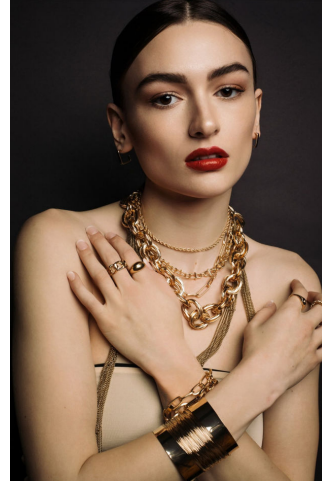

MPM MODELS

Madi Williams

Height : 5'8.5" / 174 cm | Bust : 34" / 86 cm | Waist : 26.5" / 67 cm | Hips : 37" / 94 cm | Shoe : 8.5 US / 6.0 UK | Hair Colour : Brown | Eyes : Brown

MPM MODELS

MPM MODELS

Madi Williams

Height : 5'8.5" / 174 cm | Bust : 34" / 86 cm | Waist : 26.5" / 67 cm | Hips : 37" / 94 cm | Shoe : 8.5 US / 6.0 UK | Hair Colour : Brown | Eyes : Brown