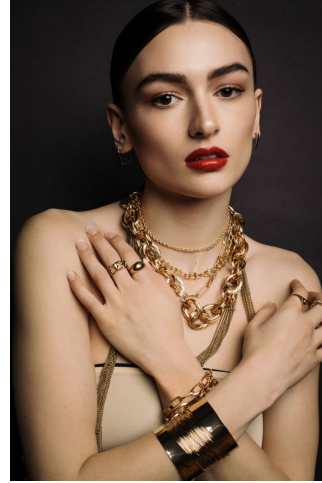

MIPM MODELS

Madi Williams

Height : 5'8.5" / 174 cm | Bust : 34" / 86 cm | Waist : 26.5" / 67 cm | Hips : 37" / 94 cm | Shoe : 8.5 US / 6.0 UK | Hair Colour : Brown | Eyes : Brown

MPM MODELS

MPM MODELS

Madi Williams

Height : 5'8.5" / 174 cm | Bust : 34" / 86 cm | Waist : 26.5" / 67 cm | Hips : 37" / 94 cm | Shoe : 8.5 US / 6.0 UK | Hair Colour : Brown | Eyes : Brown