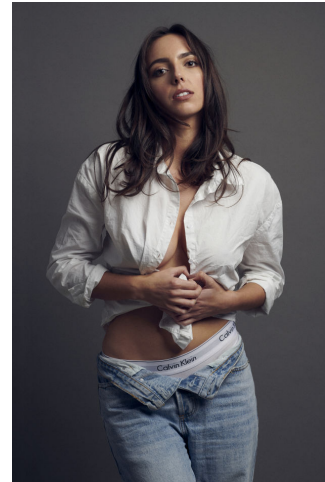

MIPM MODELS

Lindsay Foster

Height : 5'7.5" / 171 cm | Bust : 35" / 89 cm | Waist : 28.5" / 72 cm | Hips : 39.5" / 100 cm | Shoe : 8.5 US / 6.0 UK | Hair Colour : Brown | Eyes : Brown

MPM MODELS

MIPM MODELS

MPM MODELS

Lindsay Foster

Height : 5'7.5" / 171 cm | Bust : 35" / 89 cm | Waist : 28.5" / 72 cm | Hips : 39.5" / 100 cm | Shoe : 8.5 US / 6.0 UK | Hair Colour : Brown | Eyes : Brown