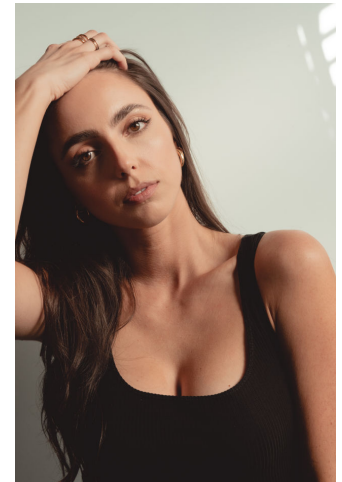

MIPM MODELS

Lindsay Foster

Height : 5'7.5" / 171 cm | Bust : 35" / 89 cm | Waist : 28.5" / 72 cm | Hips : 39.5" / 100 cm | Shoe : 8.5 US / 6.0 UK | Hair Colour : Brown | Eyes : Brown

MPM MODELS

MIPM MODELS

MPM MODELS

Lindsay Foster

Height : 5'7.5" / 171 cm | Bust : 35" / 89 cm | Waist : 28.5" / 72 cm | Hips : 39.5" / 100 cm | Shoe : 8.5 US / 6.0 UK | Hair Colour : Brown | Eyes : Brown