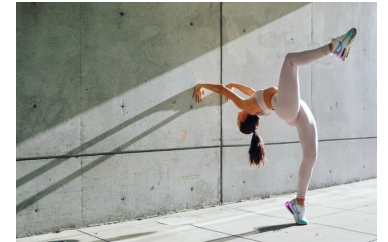

MPM MODELS

Bobbi Barricella

Height : 5'5" / 165 cm | Bust : 33" / 84 cm | Waist : 24" / 61 cm | Hips : 35.5" / 90 cm | Shoe : 7.0 US / 5.0 UK | Hair Colour : Brown | Eyes : Green/Brown

MIPM MODELS

MPM MODELS

Bobbi Barricella

Height : 5'5" / 165 cm | Bust : 33" / 84 cm | Waist : 24" / 61 cm | Hips : 35.5" / 90 cm | Shoe : 7.0 US / 5.0 UK | Hair Colour : Brown | Eyes : Green/Brown