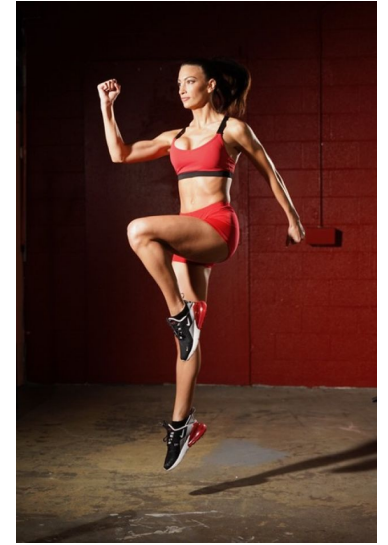

# MPM MODELS

Bobbi Barricella

Height : 5'5" / 165 cm | Bust : 33" / 84 cm | Waist : 24" / 61 cm | Hips : 35.5" / 90 cm | Shoe : 7.0 US / 5.0 UK | Hair Colour : Brown | Eyes : Green/Brown