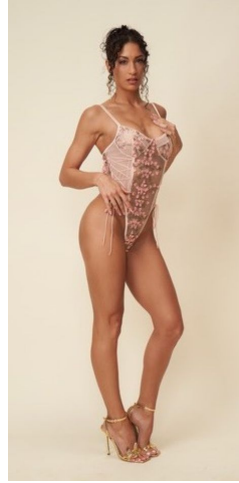

MPM MODELS

Bobbi Barricella

Height : 5'5" / 165 cm | Bust : 33" / 84 cm | Waist : 24" / 61 cm | Hips : 35.5" / 90 cm | Shoe : 7.0 US / 5.0 UK | Hair Colour : Brown | Eyes : Green/Brown

MIPM MODELS

MPM MODELS

Bobbi Barricella

Height : 5'5" / 165 cm | Bust : 33" / 84 cm | Waist : 24" / 61 cm | Hips : 35.5" / 90 cm | Shoe : 7.0 US / 5.0 UK | Hair Colour : Brown | Eyes : Green/Brown