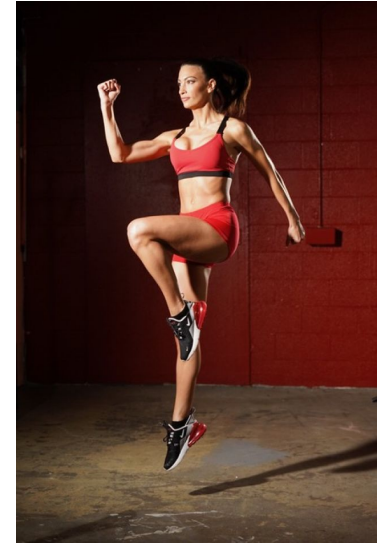

MPM MODELS

Bobbi Barricella

Height : 5'5" / 165 cm | Bust : 33" / 84 cm | Waist : 24" / 61 cm | Hips : 35.5" / 90 cm | Shoe : 7.0 US / 5.0 UK | Hair Colour : Brown | Eyes : Green/Brown

MIPM MODELS

MPM MODELS

Bobbi Barricella

Height : 5'5" / 165 cm | Bust : 33" / 84 cm | Waist : 24" / 61 cm | Hips : 35.5" / 90 cm | Shoe : 7.0 US / 5.0 UK | Hair Colour : Brown | Eyes : Green/Brown