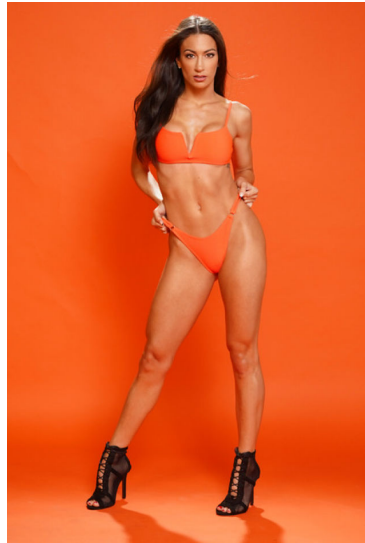

# MPM MODELS

Bobbi Barricella

Height : 5'5" / 165 cm | Bust : 33" / 84 cm | Waist : 24" / 61 cm | Hips : 35.5" / 90 cm | Shoe : 7.0 US / 5.0 UK | Hair Colour : Brown | Eyes : Green/Brown