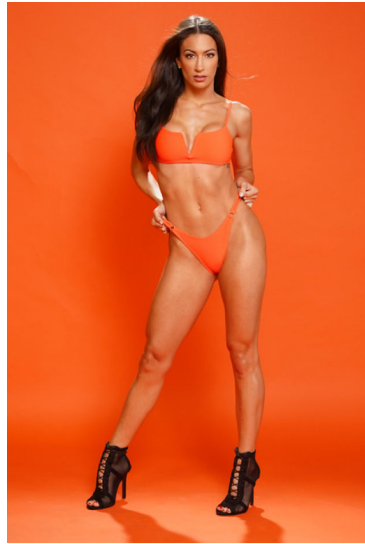

MPM MODELS

Bobbi Barricella

Height : 5'5" / 165 cm | Bust : 33" / 84 cm | Waist : 24" / 61 cm | Hips : 35.5" / 90 cm | Shoe : 7.0 US / 5.0 UK | Hair Colour : Brown | Eyes : Green/Brown

MIPM MODELS

MPM MODELS

Bobbi Barricella

Height : 5'5" / 165 cm | Bust : 33" / 84 cm | Waist : 24" / 61 cm | Hips : 35.5" / 90 cm | Shoe : 7.0 US / 5.0 UK | Hair Colour : Brown | Eyes : Green/Brown