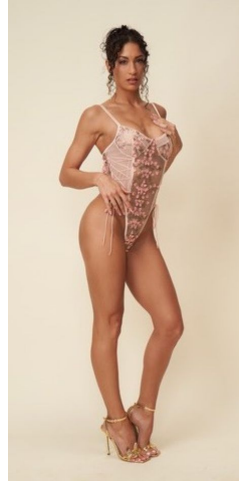

# MPM MODELS

Bobbi Barricella

Height : 5'5" / 165 cm | Bust : 33" / 84 cm | Waist : 24" / 61 cm | Hips : 35.5" / 90 cm | Shoe : 7.0 US / 5.0 UK | Hair Colour : Brown | Eyes : Green/Brown