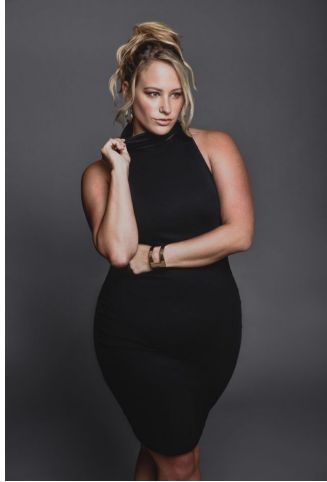

MIPM MODELS

Alyssa Alexander

Height : 5'6" / 168 cm | Bust : 40" / 102 cm | Waist : 34" / 86 cm | Hips : 46" / 117 cm | Shoe : 8.0 US / 6.0 UK | Hair Colour : Blonde | Eyes : Blue

MPM MODELS

M P M MODELS

MPM MODELS

MIPM MODELS

Height : 5'6" / 168 cm | Bust : 40" / 101 cm

MPM MODELS

Hair Colour : Blonde | Eyes : Blue