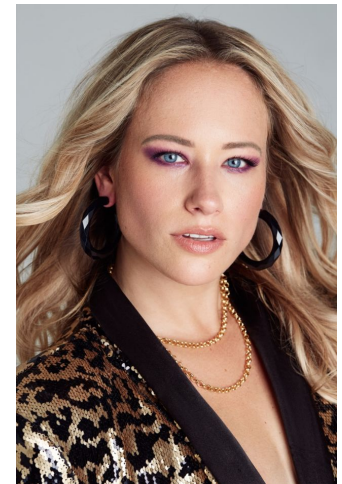

MIPM MODELS

Alyssa Alexander

Height : 5'6" / 168 cm | Bust : 40" / 102 cm | Waist : 34" / 86 cm | Hips : 46" / 117 cm | Shoe : 8.0 US / 6.0 UK | Hair Colour : Blonde | Eyes : Blue

MPM MODELS

M P M MODELS

MPM MODELS

MIPM MODELS

Height : 5'6" / 168 cm | Bust : 40" / 101 cm

MPM MODELS

Hair Colour : Blonde | Eyes : Blue