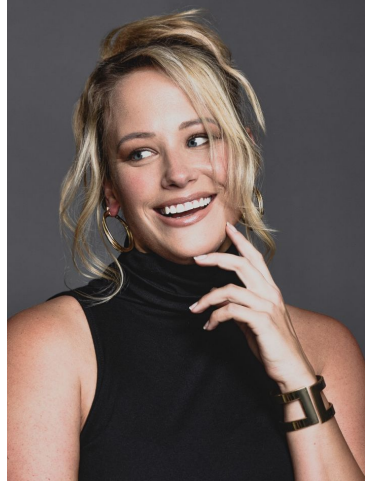

MIPM MODELS

Alyssa Alexander

Height : 5'6" / 168 cm | Bust : 40" / 102 cm | Waist : 34" / 86 cm | Hips : 46" / 117 cm | Shoe : 8.0 US / 6.0 UK | Hair Colour : Blonde | Eyes : Blue

MPM MODELS

M P M MODELS

MPM MODELS

MIPM MODELS

Height : 5'6" / 168 cm | Bust : 40" / 101 cm

MPM MODELS

Hair Colour : Blonde | Eyes : Blue