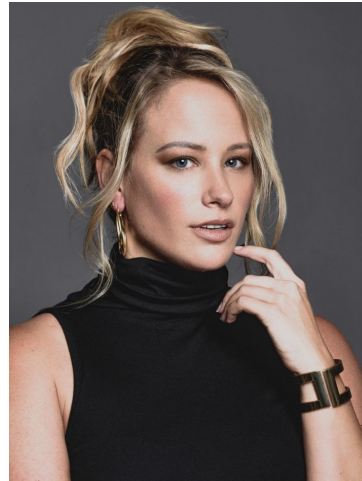

MIPM MODELS

Alyssa Alexander

Height : 5'6" / 168 cm | Bust : 40" / 102 cm | Waist : 34" / 86 cm | Hips : 46" / 117 cm | Shoe : 8.0 US / 6.0 UK | Hair Colour : Blonde | Eyes : Blue

MPM MODELS

M P M MODELS

MPM MODELS

MIPM MODELS

Height : 5'6" / 168 cm | Bust : 40" / 101 cm

MPM MODELS

Hair Colour : Blonde | Eyes : Blue