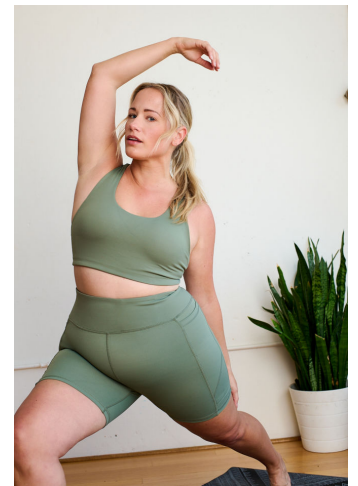

MPM MODELS

Alyssa Alexander

Height : 5'7" / 170 cm | Bust : 42" / 107 cm | Waist : 34" / 86 cm | Hips : 47" / 119 cm | Shoe : 8.0 US / 6.0 UK | Hair Colour : Blonde | Eyes : Blue

MPM MODELS

MPM MODELS

MPM MODELS

MIPM MODELS

MPM MODELS

Alyssa Alexander

Height : 5'7" / 170 cm | Bust : 42" / 107 cm | Waist : 34" / 86 cm | Hips : 47" / 119 cm | Shoe : 8.0 US / 6.0 UK | Hair Colour : Blonde | Eyes : Blue