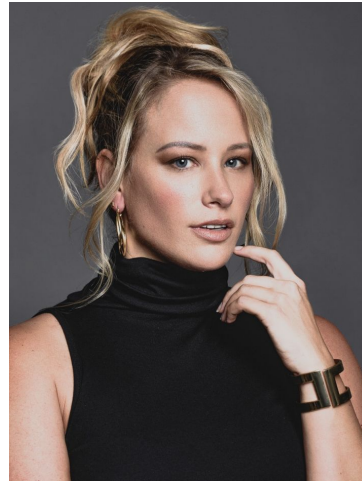

MPM MODELS

Alyssa Alexander

Height : 5'6" / 168 cm | Bust : 40" / 102 cm | Waist : 34" / 86 cm | Hips : 46" / 117 cm | Shoe : 8.0 US / 6.0 UK | Hair Colour : Blonde | Eyes : Blue

MPM MODELS

MIPM MODELS

MPM MODELS

MIPM MODELS

MPM MODELS

Alyssa Alexander

Height : 5'6" / 168 cm | Bust : 40" / 102 cm | Waist : 34" / 86 cm | Hips : 46" / 117 cm | Shoe : 8.0 US / 6.0 UK | Hair Colour : Blonde | Eyes : Blue