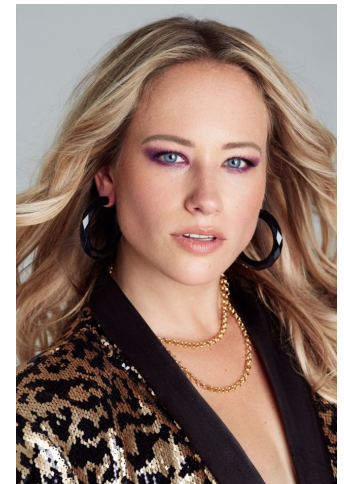

MPM MODELS

Alyssa Alexander

Height : 5'6" / 168 cm | Bust : 40" / 102 cm | Waist : 34" / 86 cm | Hips : 46" / 117 cm | Shoe : 8.0 US / 6.0 UK | Hair Colour : Blonde | Eyes : Blue

MPM MODELS

MIPM MODELS

MPM MODELS

MIPM MODELS

MPM MODELS

Alyssa Alexander

Height : 5'6" / 168 cm | Bust : 40" / 102 cm | Waist : 34" / 86 cm | Hips : 46" / 117 cm | Shoe : 8.0 US / 6.0 UK | Hair Colour : Blonde | Eyes : Blue