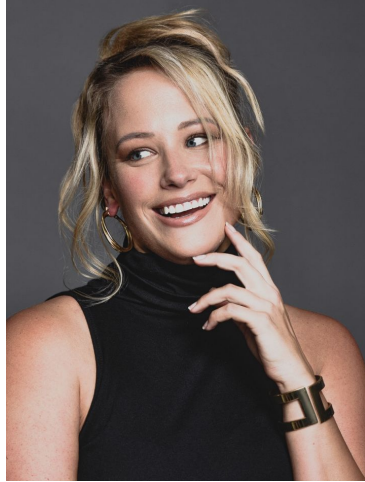

MPM MODELS

Alyssa Alexander

Height : 5'6" / 168 cm | Bust : 40" / 102 cm | Waist : 34" / 86 cm | Hips : 46" / 117 cm | Shoe : 8.0 US / 6.0 UK | Hair Colour : Blonde | Eyes : Blue

MPM MODELS

MIPM MODELS

MPM MODELS

MIPM MODELS

MPM MODELS

Alyssa Alexander

Height : 5'6" / 168 cm | Bust : 40" / 102 cm | Waist : 34" / 86 cm | Hips : 46" / 117 cm | Shoe : 8.0 US / 6.0 UK | Hair Colour : Blonde | Eyes : Blue