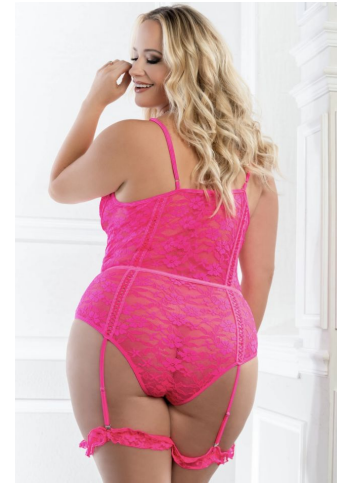

MPM MODELS

Alyssa Alexander

Height : 5'6" / 168 cm | Bust : 40" / 102 cm | Waist : 34" / 86 cm | Hips : 46" / 117 cm | Shoe : 8.0 US / 6.0 UK | Hair Colour : Blonde | Eyes : Blue

MPM MODELS

MIPM MODELS

MPM MODELS

MIPM MODELS

MPM MODELS

Alyssa Alexander

Height : 5'6" / 168 cm | Bust : 40" / 102 cm | Waist : 34" / 86 cm | Hips : 46" / 117 cm | Shoe : 8.0 US / 6.0 UK | Hair Colour : Blonde | Eyes : Blue