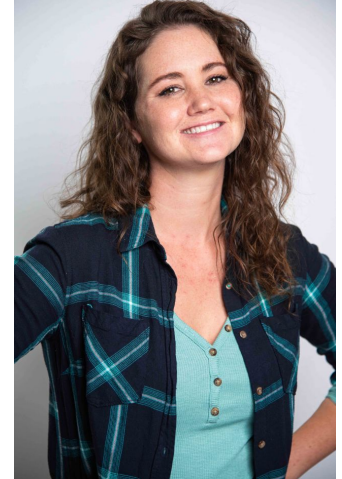

# MIPM MODELS

**Kat Bingham**

Height : 5'8" / 173 cm | Bust : 39" / 99 cm | Waist : 32" / 81 cm | Hips : 42" / 107 cm | Shoe : 8.5 US / 6.0 UK | Hair Colour : Auburn | Eyes : Hazel

# MPM MODELS

**Kat Bingham**

Height : 5'8" / 173 cm | Bust : 39" / 99 cm | Waist : 32" / 81 cm | Hips : 42" / 107 cm | Shoe : 8.5 US / 6.0 UK | Hair Colour : Auburn | Eyes : Hazel