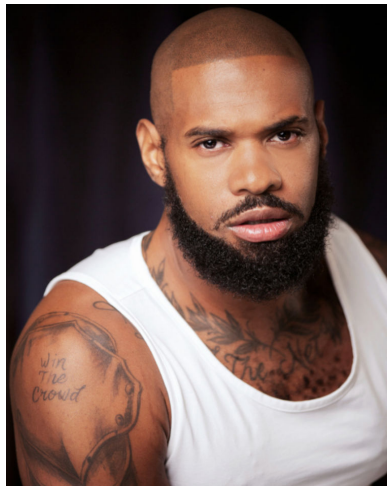

MPM MODELS

JC Best

Height : 5'11" / 180 cm | Waist : 36" / 91 cm | Chest : 43" / 109 cm | Hips : 39" / 99 cm | Hair Colour : Bald | Eyes : Brown

MIPM MODELS

MPM MODELS

JC Best

Height : 5'11" / 180 cm | Waist : 36" / 91 cm | Chest : 43" / 109 cm | Hips : 39" / 99 cm | Hair Colour : Bald | Eyes : Brown