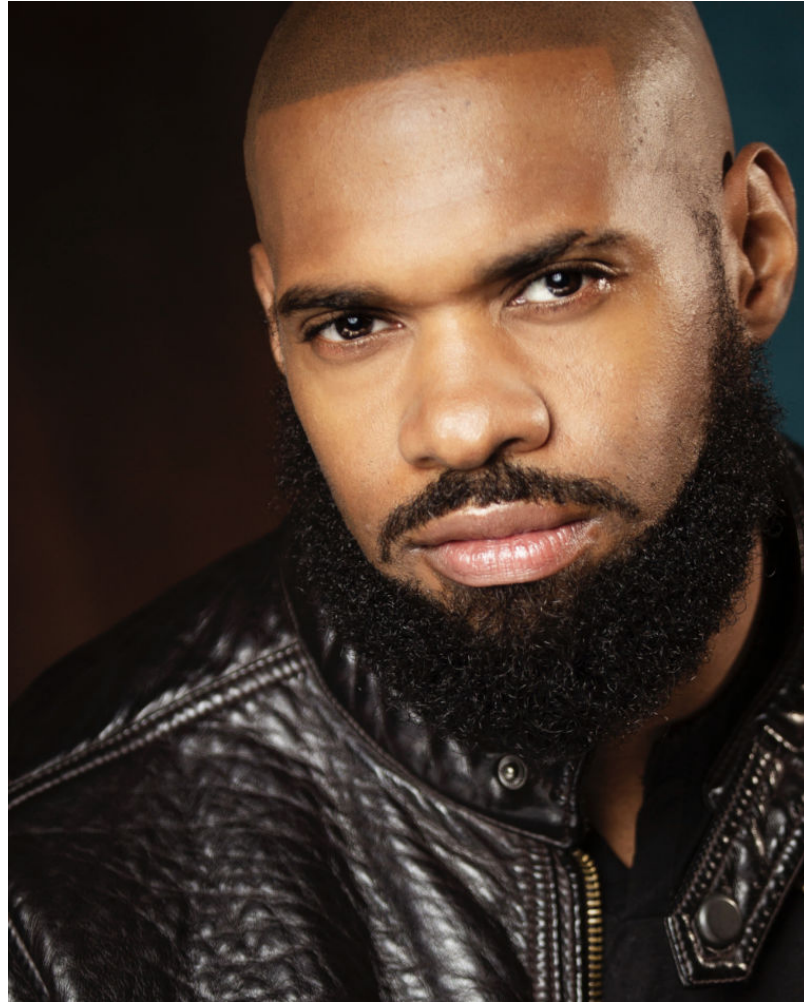

MPM MODELS

JC Best

Height : 5'11" / 180 cm | Waist : 36" / 91 cm | Chest : 43" / 109 cm | Hips : 39" / 99 cm | Hair Colour : Bald | Eyes : Brown

MIPM MODELS

MPM MODELS

JC Best

Height : 5'11" / 180 cm | Waist : 36" / 91 cm | Chest : 43" / 109 cm | Hips : 39" / 99 cm | Hair Colour : Bald | Eyes : Brown