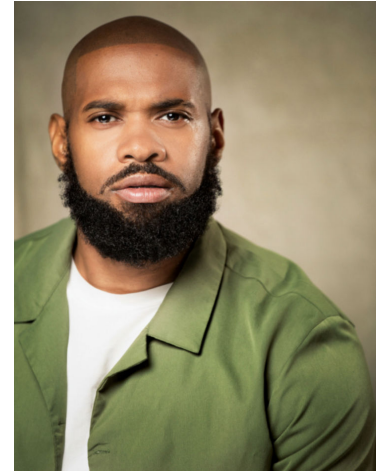

MPM MODELS

JC Best

Height : 5'11" / 180 cm | Waist : 36" / 91 cm | Chest : 43" / 109 cm | Hips : 39" / 99 cm | Hair Colour : Bald | Eyes : Brown

MIPM MODELS

MPM MODELS

JC Best

Height : 5'11" / 180 cm | Waist : 36" / 91 cm | Chest : 43" / 109 cm | Hips : 39" / 99 cm | Hair Colour : Bald | Eyes : Brown