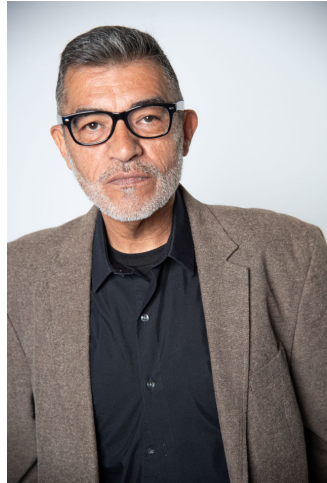

MIPM MODELS

Luis Rosal

Height : 5'8.5" / 174 cm | Waist : 35" / 89 cm | Chest : 39.5" / 100 cm | Hips : 38.5" / 98 cm | Hair Colour : Salt and Pepper | Eyes : Brown

MPM MODELS

Luis Rosal

Height : 5'8.5" / 174 cm | Waist : 35" / 89 cm | Chest : 39.5" / 100 cm | Hips : 38.5" / 98 cm | Hair Colour : Salt and Pepper | Eyes : Brown