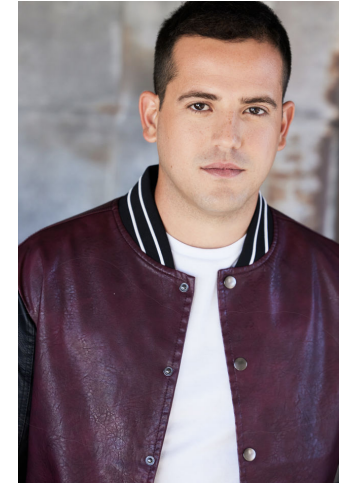

MPM MODELS

Daniel Barbosa

Height : 5'10" / 178 cm | Waist : 32" / 81 cm | Chest : 39.5" / 100 cm | Hips : 40" / 102 cm | Hair Colour : Brown | Eyes : Brown

MPM MODELS

Daniel Barbosa

Height : 5'10" / 178 cm | Waist : 32" / 81 cm | Chest : 39.5" / 100 cm | Hips : 40" / 102 cm | Hair Colour : Brown | Eyes : Brown