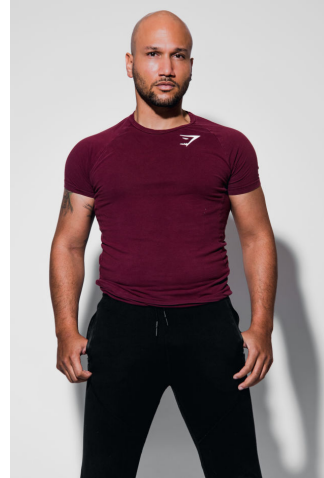

MIPM MODELS

Cedrick Kern

Height : 6'0" / 183 cm | Waist : 34" / 86 cm | Chest : 40" / 102 cm | Hips : 42" / 107 cm | Hair Colour : Brown | Eyes : Brown

MPM MODELS

MIPM MODELS

MPM MODELS

Cedrick Kern

Height : 6'0" / 183 cm | Waist : 34" / 86 cm | Chest : 40" / 102 cm | Hips : 42" / 107 cm | Hair Colour : Brown | Eyes : Brown