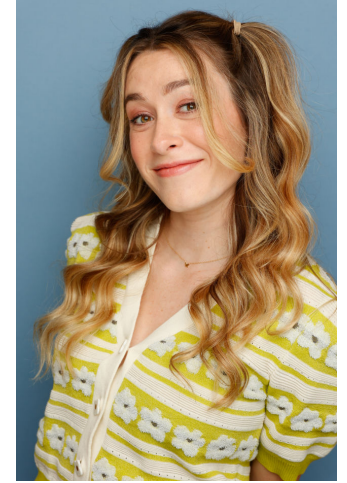

MIPM MODELS

Jessica Vara

Height : 5'4" / 163 cm | Bust : 36" / 91 cm | Waist : 29" / 74 cm | Hips : 39.5" / 100 cm | Shoe : 7.0 US / 5.0 UK | Hair Colour : Dirty Blonde | Eyes : Hazel

MPM MODELS

MIPM MODELS

MPM MODELS

Jessica Vara

Height : 5'4" / 163 cm | Bust : 36" / 91 cm | Waist : 29" / 74 cm | Hips : 39.5" / 100 cm | Shoe : 7.0 US / 5.0 UK | Hair Colour : Dirty Blonde | Eyes : Hazel