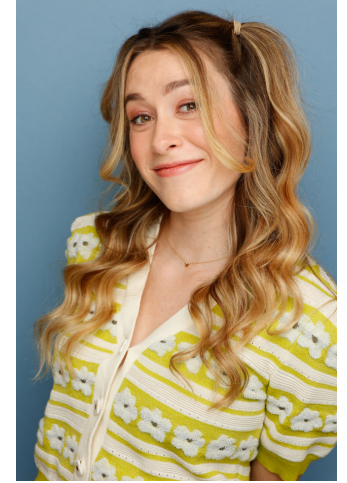

MIPM MODELS

Jessica Vara

Height : 5'4" / 163 cm | Bust : 36" / 91 cm | Waist : 29" / 74 cm | Hips : 39.5" / 100 cm | Shoe : 7.0 US / 5.0 UK | Hair Colour : Dirty Blonde | Eyes : Hazel

MIPM MODELS

MIPM MODELS

MPM MODELS

Jessica Vara

Height : 5'4" / 163 cm | Bust : 36" / 91 cm | Waist : 29" / 74 cm | Hips : 39.5" / 100 cm | Shoe : 7.0 US / 5.0 UK | Hair Colour : Dirty Blonde | Eyes : Hazel