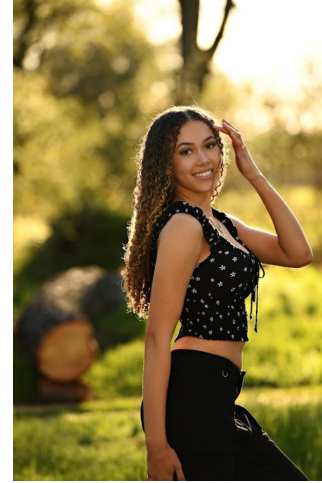

MIPM MODELS

Makiya Short

Height : 5'8" / 173 cm | Bust : 35" / 89 cm | Waist : 27" / 69 cm | Hips : 38" / 97 cm | Shoe : 8.0 US / 6.0 UK | Hair Colour : Brown | Eyes : Brown

MPM MODELS

MPM MODELS

Makiya Short

Height : 5'8" / 173 cm | Bust : 35" / 89 cm | Waist : 27" / 69 cm | Hips : 38" / 97 cm | Shoe : 8.0 US / 6.0 UK | Hair Colour : Brown | Eyes : Brown