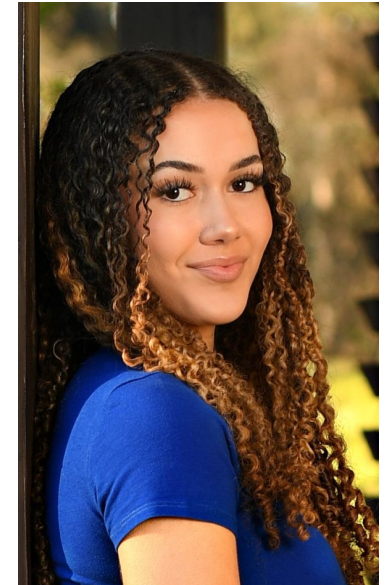

MIPM MODELS

Makiya Short

Height : 5'8" / 173 cm | Bust : 35" / 89 cm | Waist : 27" / 69 cm | Hips : 38" / 97 cm | Shoe : 8.0 US / 6.0 UK | Hair Colour : Brown | Eyes : Brown

MPM MODELS

MPM MODELS

Makiya Short

Height : 5'8" / 173 cm | Bust : 35" / 89 cm | Waist : 27" / 69 cm | Hips : 38" / 97 cm | Shoe : 8.0 US / 6.0 UK | Hair Colour : Brown | Eyes : Brown