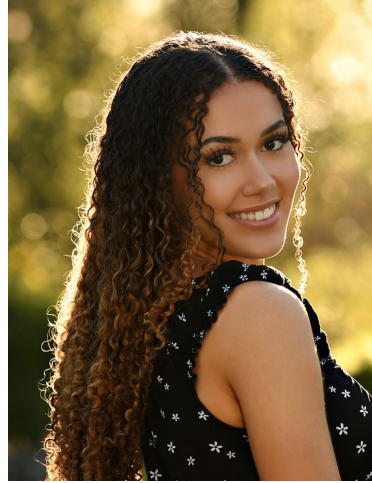

MIPM MODELS

Makiya Short

Height : 5'8" / 173 cm | Bust : 35" / 89 cm | Waist : 27" / 69 cm | Hips : 38" / 97 cm | Shoe : 8.0 US / 6.0 UK | Hair Colour : Brown | Eyes : Brown

MPM MODELS

MPM MODELS

Makiya Short

Height : 5'8" / 173 cm | Bust : 35" / 89 cm | Waist : 27" / 69 cm | Hips : 38" / 97 cm | Shoe : 8.0 US / 6.0 UK | Hair Colour : Brown | Eyes : Brown