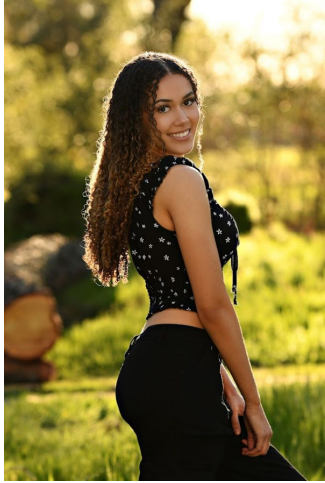

MIPM MODELS

Makiya Short

Height : 5'8" / 173 cm | Bust : 35" / 89 cm | Waist : 27" / 69 cm | Hips : 38" / 97 cm | Shoe : 8.0 US / 6.0 UK | Hair Colour : Brown | Eyes : Brown

MPM MODELS

MPM MODELS

Makiya Short

Height : 5'8" / 173 cm | Bust : 35" / 89 cm | Waist : 27" / 69 cm | Hips : 38" / 97 cm | Shoe : 8.0 US / 6.0 UK | Hair Colour : Brown | Eyes : Brown