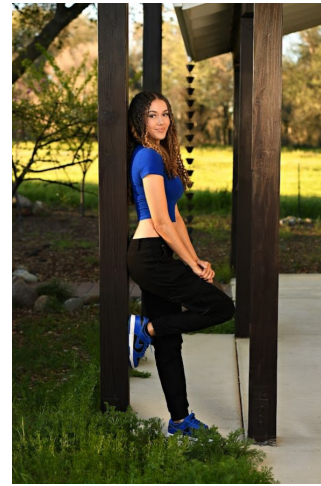

MIPM MODELS

Makiya Short

Height : 5'8" / 173 cm | Bust : 35" / 89 cm | Waist : 27" / 69 cm | Hips : 38" / 97 cm | Shoe : 8.0 US / 6.0 UK | Hair Colour : Brown | Eyes : Brown

MPM MODELS

MPM MODELS

Makiya Short

Height : 5'8" / 173 cm | Bust : 35" / 89 cm | Waist : 27" / 69 cm | Hips : 38" / 97 cm | Shoe : 8.0 US / 6.0 UK | Hair Colour : Brown | Eyes : Brown