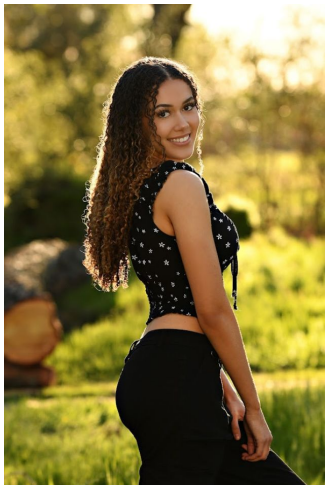

# MIPM MODELS

Makiya Short

Height : 5'8" / 173 cm | Bust : 35" / 89 cm | Waist : 27" / 69 cm | Hips : 38" / 97 cm | Shoe : 8.0 US / 6.0 UK | Hair Colour : Brown | Eyes : Brown

# MPM MODELS

Makiya Short

Height : 5'8" / 173 cm | Bust : 35" / 89 cm | Waist : 27" / 69 cm | Hips : 38" / 97 cm | Shoe : 8.0 US / 6.0 UK | Hair Colour : Brown | Eyes : Brown