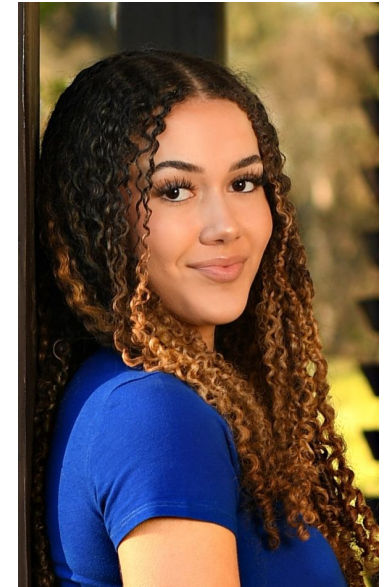

# MIPM MODELS

Makiya Short

Height : 5'8" / 173 cm | Bust : 35" / 89 cm | Waist : 27" / 69 cm | Hips : 38" / 97 cm | Shoe : 8.0 US / 6.0 UK | Hair Colour : Brown | Eyes : Brown

# MPM MODELS

Makiya Short

Height : 5'8" / 173 cm | Bust : 35" / 89 cm | Waist : 27" / 69 cm | Hips : 38" / 97 cm | Shoe : 8.0 US / 6.0 UK | Hair Colour : Brown | Eyes : Brown