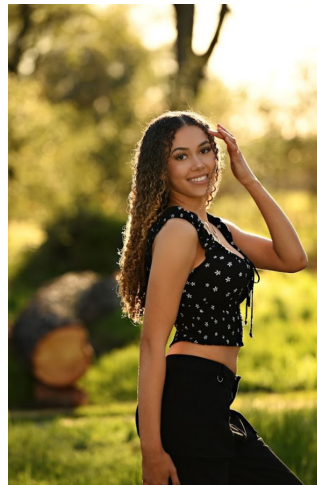

# MIPM MODELS

Makiya Short

Height : 5'8" / 173 cm | Bust : 35" / 89 cm | Waist : 27" / 69 cm | Hips : 38" / 97 cm | Shoe : 8.0 US / 6.0 UK | Hair Colour : Brown | Eyes : Brown

# MPM MODELS

Makiya Short

Height : 5'8" / 173 cm | Bust : 35" / 89 cm | Waist : 27" / 69 cm | Hips : 38" / 97 cm | Shoe : 8.0 US / 6.0 UK | Hair Colour : Brown | Eyes : Brown