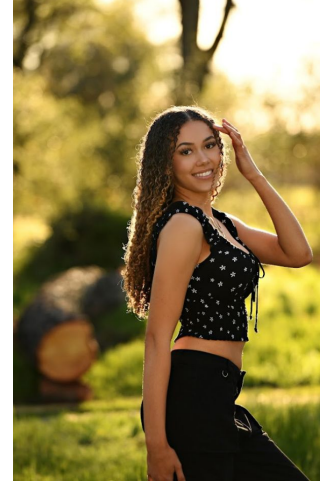

MIPM MODELS

Makiya Short

Height : 5'8" / 173 cm | Bust : 35" / 89 cm | Waist : 27" / 69 cm | Hips : 38" / 97 cm | Shoe : 8.0 US / 6.0 UK | Hair Colour : Brown | Eyes : Brown

MPM MODELS

MPM MODELS

Makiya Short

Height : 5'8" / 173 cm | Bust : 35" / 89 cm | Waist : 27" / 69 cm | Hips : 38" / 97 cm | Shoe : 8.0 US / 6.0 UK | Hair Colour : Brown | Eyes : Brown