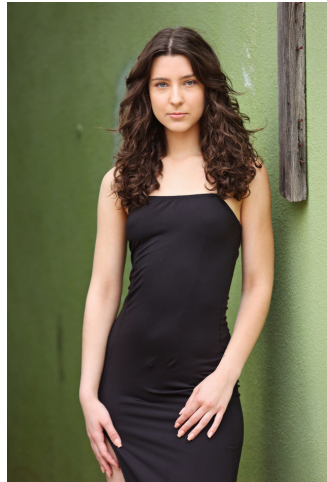

MPM MODELS

Lika Charashevski

Height : 5'8" / 173 cm | Bust : 30" / 76 cm | Waist : 25" / 64 cm | Hips : 36" / 91 cm | Shoe : 9.0 US / 6.5 UK | Hair Colour : Brown | Eyes : Blue

MPM MODELS

MPM MODELS

Lika Charashevski

Height : 5'8" / 173 cm | Bust : 30" / 76 cm | Waist : 25" / 64 cm | Hips : 36" / 91 cm | Shoe : 9.0 US / 6.5 UK | Hair Colour : Brown | Eyes : Blue