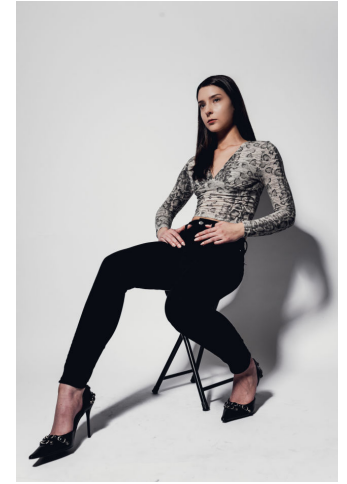

MPM MODELS

Lika Charashevski

Height : 5'8" / 173 cm | Bust : 30" / 76 cm | Waist : 25" / 64 cm | Hips : 36" / 91 cm | Shoe : 9.0 US / 6.5 UK | Hair Colour : Brown | Eyes : Blue

MPM MODELS

MPM MODELS

Lika Charashevski

Height : 5'8" / 173 cm | Bust : 30" / 76 cm | Waist : 25" / 64 cm | Hips : 36" / 91 cm | Shoe : 9.0 US / 6.5 UK | Hair Colour : Brown | Eyes : Blue