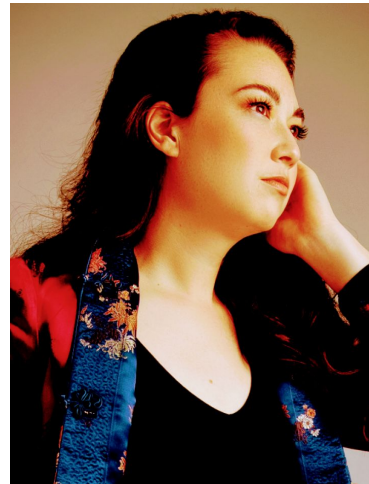

MIPM MODELS

Lizzy Gee

Height : 5'7" / 170 cm | Bust : 39" / 99 cm | Waist : 36" / 91 cm | Hips : 46.5" / 118 cm | Shoe : 10.0 US / 7.0 UK | Hair Colour : Brown | Eyes : Brown

MPM MODELS

Lizzy Gee

Height : 5'7" / 170 cm | Bust : 39" / 99 cm | Waist : 36" / 91 cm | Hips : 46.5" / 118 cm | Shoe : 10.0 US / 7.0 UK | Hair Colour : Brown | Eyes : Brown