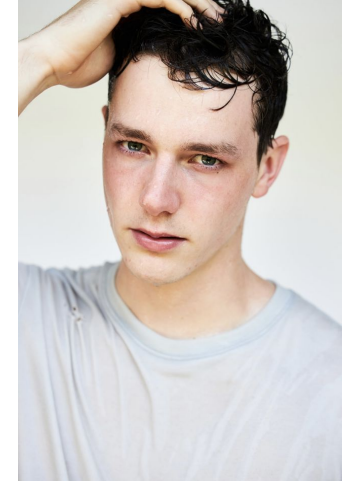

MIPM MODELS

David Connor Stephens

Height : 6'1" / 185 cm | Waist : 33" / 84 cm | Chest : 38" / 97 cm | Hips : 39" / 99 cm | Hair Colour : Brown | Eyes : Blue/Green

MPM MODELS

MPM MODELS

MPM MODELS

Height : 6'1" / 185 cm | W:

MPM MODELS

Brown | Eyes : Blue/Green