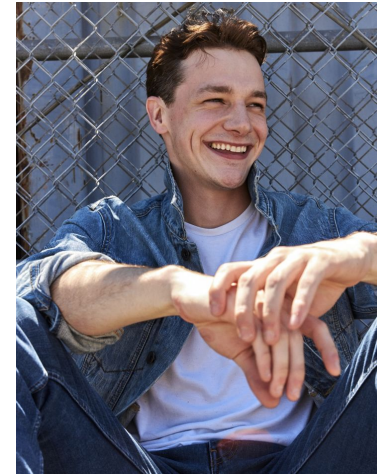

MIPM MODELS

David Connor Stephens

Height : 6'1" / 185 cm | Waist : 33" / 84 cm | Chest : 38" / 97 cm | Hips : 39" / 99 cm | Hair Colour : Brown | Eyes : Blue/Green

MPM MODELS

MPM MODELS

MPM MODELS

Height : 6'1" / 185 cm | W:

MPM MODELS

Brown | Eyes : Blue/Green