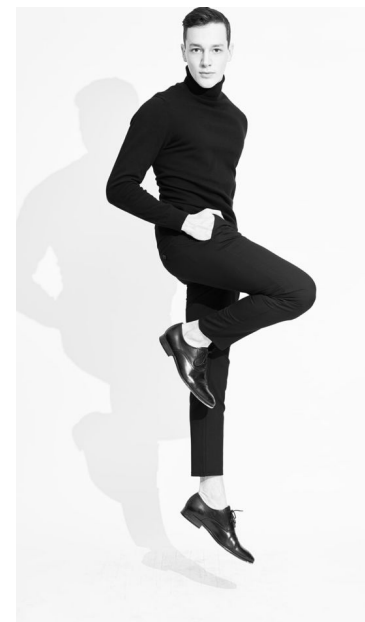

MPM MODELS

David Connor Stephens

Height : 6'1" / 185 cm | Waist : 33" / 84 cm | Chest : 38" / 97 cm | Hips : 39" / 99 cm | Hair Colour : Brown | Eyes : Blue/Green

MPM MODELS

MPM MODELS

MPM MODELS

MPM MODELS

David Connor Stephens

Height : 6'1" / 185 cm | Waist : 33" / 84 cm | Chest : 38" / 97 cm | Hips : 39" / 99 cm | Hair Colour : Brown | Eyes : Blue/Green