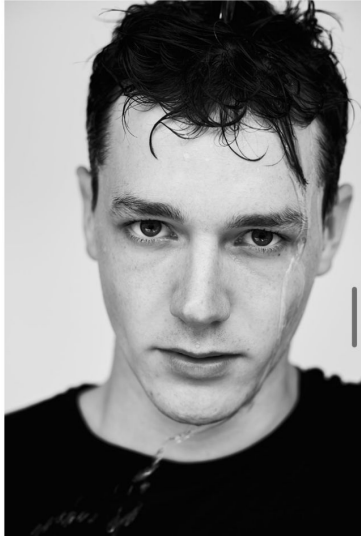

MPM MODELS

David Connor Stephens

Height : 6'1" / 185 cm | Waist : 33" / 84 cm | Chest : 38" / 97 cm | Hips : 39" / 99 cm | Hair Colour : Brown | Eyes : Blue/Green

MPM MODELS

MPM MODELS

MPM MODELS

MPM MODELS

David Connor Stephens

Height : 6'1" / 185 cm | Waist : 33" / 84 cm | Chest : 38" / 97 cm | Hips : 39" / 99 cm | Hair Colour : Brown | Eyes : Blue/Green