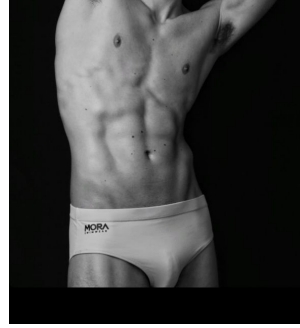

MPM MODELS

David Connor Stephens

Height : 6'1" / 185 cm | Waist : 33" / 84 cm | Chest : 38" / 97 cm | Hips : 39" / 99 cm | Hair Colour : Brown | Eyes : Blue/Green

MPM MODELS

MPM MODELS

MPM MODELS

MPM MODELS

David Connor Stephens

Height : 6'1" / 185 cm | Waist : 33" / 84 cm | Chest : 38" / 97 cm | Hips : 39" / 99 cm | Hair Colour : Brown | Eyes : Blue/Green