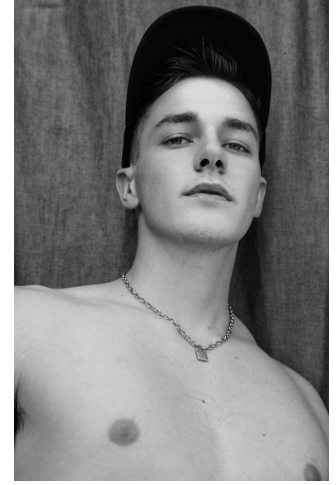

MPM MODELS

David Connor Stephens

Height : 6'1" / 185 cm | Waist : 33" / 84 cm | Chest : 38" / 97 cm | Hips : 39" / 99 cm | Hair Colour : Brown | Eyes : Blue/Green

MPM MODELS

MPM MODELS

MPM MODELS

MPM MODELS

David Connor Stephens

Height : 6'1" / 185 cm | Waist : 33" / 84 cm | Chest : 38" / 97 cm | Hips : 39" / 99 cm | Hair Colour : Brown | Eyes : Blue/Green